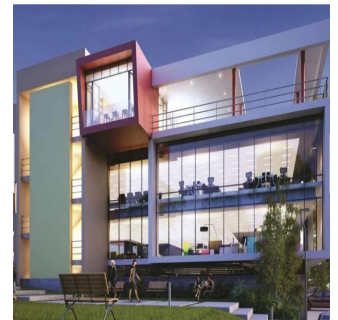

Cobertura

Waverley Office Park For Sale In Bramley

Espanha, Catalunha, Barcelona, , , 2090,

PREÇO DE VENDA

\$ 5276600.00

- 3351 qm
- quartos
- quartos
- casas de banho
- pisos
- qm superfície terrestre
- espaços para automóveis

Hu Lifestyle
Hu Lifestyle
Cancún, Mexico - Hora local

+52 55 4742 9940

OFFICE FOR SALE IN BRAMLEY Waverley Office Park comprises of two office buildings with a total of 5742m2 of rentable area. It is situated just off the intersection of the M1 and Corlett Drive at the off ramp. The site has exposure to the M1 and is within walking distance to Melrose Arch. This building in particular is a brand new standalone building that is available immediately for fit out and has ample parking and great on site security.