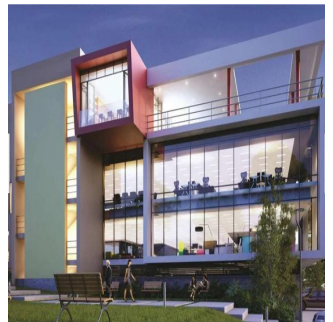

Cobertura

Waverley Office Park For Sale In Bramley

Espanha, Catalunha, Barcelona, , , 2090,

PREÇO DE VENDA

USD 5276600.00

- 3351 qm
- quartos
- quartos
- casas de banho
- pisos
- qm superfície terrestre
- espaços para automóveis

Hu Lifestyle
Hu Lifestyle
Cancún, Mexico - Hora local

+52 55 4742 9940

OFFICE FOR SALE IN BRAMLEY Waverley Office Park comprises of two office buildings with a total of 5742m2 of rentable area. It is situated just off the intersection of the M1 and Corlett Drive at the off ramp. The site has exposure to the M1 and is within walking distance to Melrose Arch. This building in particular is a brand new standalone building that is available immediately for fit out and has ample parking and great on site security.