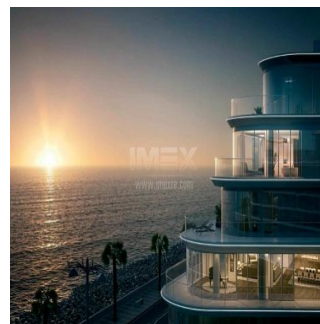

Cobertura

High-Quality Fully-Serviced 5 Bedroom Apartment Alef Residences Palm Jumeirah

Emirados Árabes Unidos, Dubai, Dubai, , , ,

PREÇO DE VENDA

USD 5444000.00

🏠 725 qm

🛏️ quartos

🛏️ 5 quartos

🚿 5 casas de banho

🏠 5 pisos

📏 5 qm superfície terrestre

🚗 5 espaços para automóveis

Pgs Realty
Pgs Realty
Panamá, Panama - Hora local

+507 391-8878

Dispon?vel Em: 01.01.1970

Ch?o: 4

Pavimentos: 4

Ano De Constru??o: 2017

Espa?os Para Autom?veis: 4

Ano De Constru??o: 2017

Tipo: Escrit?rio