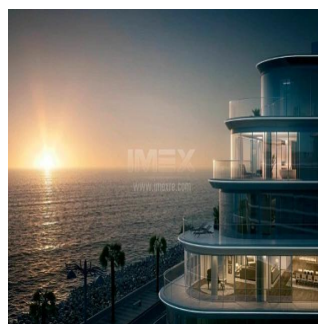

Cobertura

High-Quality Fully-Serviced 5 Bedroom Apartment Alef Residences Palm Jumeirah

Emirados Árabes Unidos, Dubai, Dubai, , , ,

PREÇO DE VENDA

$ 5444000.00

🏠 725 qm

🛏️ quartos

🛏️ 5 quartos

🚿 5 casas de banho

🏗️ 5 pisos

📏 5 qm superfície terrestre

🚗 5 espaços para automóveis

Pgs Realty

Pgs Realty

Panamá, Panama - Hora local

+507 391-8878

Dispon?vel Em: 01.01.1970

Ch?o: 4

Pavimentos: 4

Ano De Constru??o: 2017

Espa?os Para Autom?veis: 4

Ano De Constru??o: 2017

Tipo: Escrit?rio