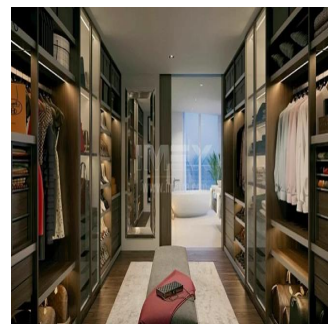

Cobertura

High-Quality Fully-Serviced 5 Bedroom Apartment Alef Residences Palm Jumeirah

Emirados Árabes Unidos, Dubai, Dubai, , , ,

PREÇO DE VENDA

USD 5444000.00

🏠 725 qm

🛏️ quartos

🛏️ 5 quartos

🚿 5 casas de banho

🏠 5 pisos

📏 5 qm superfície terrestre

🚗 5 espaços para automóveis

Pgs Realty
Pgs Realty
Panamá, Panama - Hora local

+507 391-8878

Dispon?vel Em: 01.01.1970

Ch?o: 4

Pavimentos: 4

Ano De Constru??o: 2017

Espa?os Para Autom?veis: 4

Ano De Constru??o: 2017

Tipo: Escrit?rio