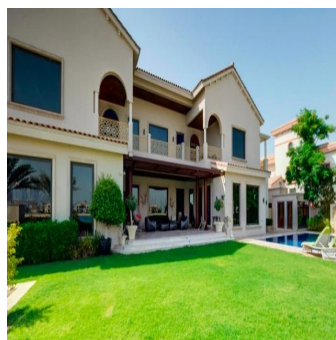

Cobertura

Exclusive 6 Bedroom Villa - Signature Villas Palm Jumeirah

África do Sul, Cabo Ocidental, Cidade do Cabo, , , ,

PREÇO DE VENDA

\$ 11160200.00

650 qm

quartos

6 quartos

Exclusive Luxury Signature Villa in Palm Jumeirah Luxury interior, spacious living, dining areas, 6 bedrooms High number Plot size: 13,400 sq.ft. B.U,A: 7,000 sq.ft. Vacant on Transfer Viewing is possible with 1day notice.

Dispon?vel Em: 01.01.1970

Ch?o: 4

Pavimentos: 4

Ano De Constru??o: 2017

Espa?os Para Autom?veis: 4

Ano De Constru??o: 2017

Tipo: Escrit?rio

Palm Jumeirah is the world's largest man-made island and is comprised of a 2 km long trunk, a crown made up of 17 fronds and a surrounding crescent. Its 4,000 exclusive villas and spacious apartments enjoy beautiful sea views along with amazing facilities such as a range of sophisticated beach clubs - each with swimming pool, gym and restaurant. A dazzling selection of five-star resorts, including the famous Atlantis hotel, make this a truly unique place to buy a luxury home.