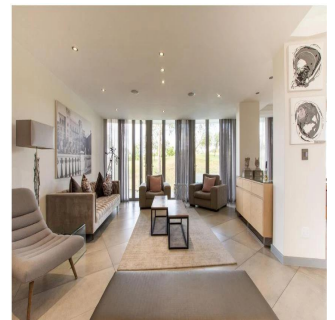

Antonie Goosen
Meridian Realty
Stellenbosch, South Africa - Hora local

 **+27 0825545838**

CONTEMPORARY SANDHURST LIVING WITH TRANQUIL PANORAMIC VIEWS ONTO GOLF COURSE IN WOODMEAD! This ultra secure, fully automated, modern, three storey home (with lift) on the exclusive Sandton Country Club Estate it is all that you can dream of ! This architectural masterpiece offers on the first floor; an expansive entrance hall onto open plan glamorous three reception rooms. An entertainment patio with bar area onto heated pool and boma fire pit. The sleek kitchen boasts with Smeg appliances and large separate scullery. In separate wing there are 2 well-sized en suite bedrooms and guest toilet. Top floor is just for ultra-luxurious master suite with his and hers bathroom, walk-in dressing area and private study. There is a Jacuzzi deck with adjacent shower and tranquil views. Downstairs there is a fully equipped theatre room with surround sound system and game room. Additionally 2 bedrooms en suite with private lounge onto the garden. Special features: High bulkhead or floating ceiling, modern lighting, home automation, state-of-the-art security system, generator, 3 automated garages and ample of visitors parking. The property is located 10 minutes away from Sandton CBD, Morningside Shopping Center, Morningside Hospital. There is an easy access to highway. Communal Club House with tennis court on the Estate and children's play area. Viewing by appointment only or for private viewing please call: Bozena +2782 776 6778