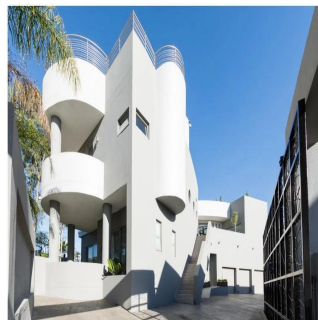

Cobertura

Contemporary 5 Bedroom Gated Estate For Sale In Woodmead

'''

PREÇO DE VENDA

USD 1044200.00

- 🏠 1100 qm
- 🛏️ 10 quartos
- 🛏️ 5 quartos
- 🚿 5 casas de banho
- 🏠 5 pisos
- 📏 5 qm superfície terrestre
- 🚗 5 espaços para automóveis

Antonie Goosen
Meridian Realty
Stellenbosch, South Africa - Hora local

 **+27 0825545838**

CONTEMPORARY SANDHURST LIVING WITH TRANQUIL PANORAMIC VIEWS ONTO GOLF COURSE IN WOODMEAD! This ultra secure, fully automated, modern, three storey home (with lift) on the exclusive Sandton Country Club Estate it is all that you can dream of ! This architectural masterpiece offers on the first floor; an expansive entrance hall onto open plan glamorous three reception rooms. An entertainment patio with bar area onto heated pool and boma fire pit. The sleek kitchen boasts with Smeg appliances and large separate scullery. In separate wing there are 2 well-sized en suite bedrooms and guest toilet. Top floor is just for ultra-luxurious master suite with his and hers bathroom, walk-in dressing area and private study. There is a Jacuzzi deck with adjacent shower and tranquil views. Downstairs there is a fully equipped theatre room with surround sound system and game room. Additionally 2 bedrooms en suite with private lounge onto the garden. Special features: High bulkhead or floating ceiling, modern lighting, home automation, state-of-the-art security system, generator, 3 automated garages and ample of visitors parking. The property is located 10 minutes away from Sandton CBD, Morningside Shopping Center, Morningside Hospital. There is an easy access to highway. Communal Club House with tennis court on the Estate and children's play area. Viewing by appointment only or for private viewing please call: Bozena +2782 776 6778