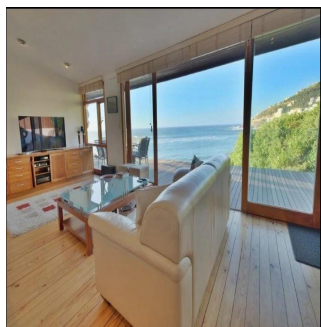

# 4 Bedroom Bungalow For Sale In Clifton

, , 8005,

PREÇO DE VENDA

**\$ 4961000.00**

- 🏠 199 qm
- 🛏️ 7 quartos
- 🚗 4 quartos
- 🚿 3 casas de banho
- 🏗️ 3 pisos
- 📏 3 qm superfície terrestre
- 📦 3 espaços para automóveis

**PADECO**  
Realty

**Padeco Realty**

Padeco Realty  
Panamá, Panama - Hora local

 +507 67814141

DRIVE INTO YOUR OWN NORTH FACING BUNGALOW ON THE RIDGE OVERLOOKING THE FAMOUS CLIFTON BEACHES Perfectly positioned overlooking the beautiful Clifton beaches and taking in the exceptional advantage of mountain views. Enjoy the tranquil sounds of crashing waves on the shore whilst lounging next to the rim-flow pool and private garden, perfect for entertaining. The bungalow offers an open-plan lounge, dining room and kitchen flowing onto a large deck. 4 Bedrooms, 3 bathrooms, 3 parking bays and a rented tandem garage.