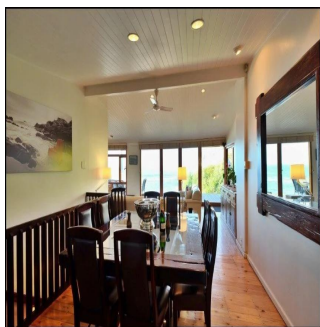

Cobertura

4 Bedroom Bungalow For Sale In Clifton

, , 8005,

PREÇO DE VENDA

\$ 4961000.00

- 199 qm
- 7 quartos
- 4 quartos
- 3 casas de banho
- 3 pisos
- 3 qm superfície terrestre
- 3 espaços para automóveis

Padeco Realty
Padeco Realty
Panamá, Panama - Hora local

+507 67814141

DRIVE INTO YOUR OWN NORTH FACING BUNGALOW ON THE RIDGE OVERLOOKING THE FAMOUS CLIFTON BEACHES Perfectly positioned overlooking the beautiful Clifton beaches and taking in the exceptional advantage of mountain views. Enjoy the tranquil sounds of crashing waves on the shore whilst lounging next to the rim-flow pool and private garden, perfect for entertaining. The bungalow offers an open-plan lounge, dining room and kitchen flowing onto a large deck. 4 Bedrooms, 3 bathrooms, 3 parking bays and a rented tandem garage.