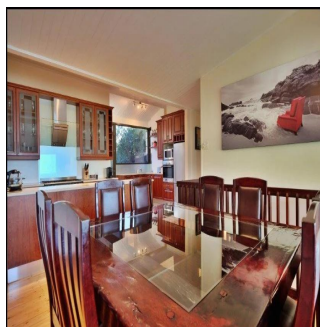

**PADECO**  
Realty

**Padeco Realty**

Padeco Realty  
Panamá, Panama - Hora local

 +507 67814141

DRIVE INTO YOUR OWN NORTH FACING BUNGALOW ON THE RIDGE OVERLOOKING THE FAMOUS CLIFTON BEACHES Perfectly positioned overlooking the beautiful Clifton beaches and taking in the exceptional advantage of mountain views. Enjoy the tranquil sounds of crashing waves on the shore whilst lounging next to the rim-flow pool and private garden, perfect for entertaining. The bungalow offers an open-plan lounge, dining room and kitchen flowing onto a large deck. 4 Bedrooms, 3 bathrooms, 3 parking bays and a rented tandem garage.