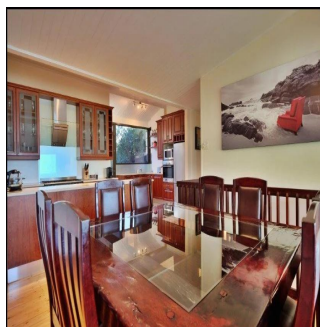

Padeco Realty
Padeco Realty
Panamá, Panama - Hora local

+507 67814141

DRIVE INTO YOUR OWN NORTH FACING BUNGALOW ON THE RIDGE OVERLOOKING THE FAMOUS CLIFTON BEACHES Perfectly positioned overlooking the beautiful Clifton beaches and taking in the exceptional advantage of mountain views. Enjoy the tranquil sounds of crashing waves on the shore whilst lounging next to the rim-flow pool and private garden, perfect for entertaining. The bungalow offers an open-plan lounge, dining room and kitchen flowing onto a large deck. 4 Bedrooms, 3 bathrooms, 3 parking bays and a rented tandem garage.