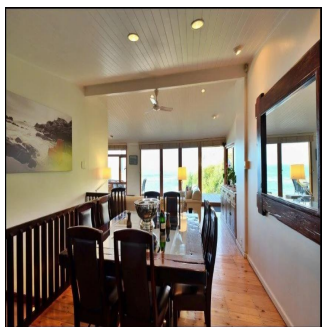

**PADECO**  
Realty

**Padeco Realty**

Padeco Realty  
Panamá, Panama - Hora local

 +507 67814141

DRIVE INTO YOUR OWN NORTH FACING BUNGALOW ON THE RIDGE OVERLOOKING THE FAMOUS CLIFTON BEACHES Perfectly positioned overlooking the beautiful Clifton beaches and taking in the exceptional advantage of mountain views. Enjoy the tranquil sounds of crashing waves on the shore whilst lounging next to the rim-flow pool and private garden, perfect for entertaining. The bungalow offers an open-plan lounge, dining room and kitchen flowing onto a large deck. 4 Bedrooms, 3 bathrooms, 3 parking bays and a rented tandem garage.