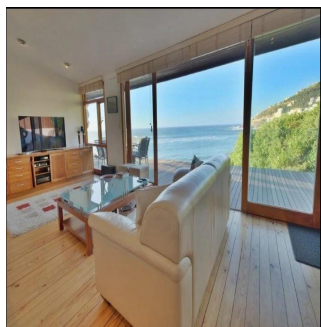

Cobertura

4 Bedroom Bungalow For Sale In Clifton

, , 8005,

PREÇO DE VENDA

\$ 4961000.00

- 199 qm
- 7 quartos
- 4 quartos
- 3 casas de banho
- 3 pisos
- 3 qm superfície terrestre
- 3 espaços para automóveis

Padeco Realty
Padeco Realty
Panamá, Panama - Hora local

+507 67814141

DRIVE INTO YOUR OWN NORTH FACING BUNGALOW ON THE RIDGE OVERLOOKING THE FAMOUS CLIFTON BEACHES Perfectly positioned overlooking the beautiful Clifton beaches and taking in the exceptional advantage of mountain views. Enjoy the tranquil sounds of crashing waves on the shore whilst lounging next to the rim-flow pool and private garden, perfect for entertaining. The bungalow offers an open-plan lounge, dining room and kitchen flowing onto a large deck. 4 Bedrooms, 3 bathrooms, 3 parking bays and a rented tandem garage.