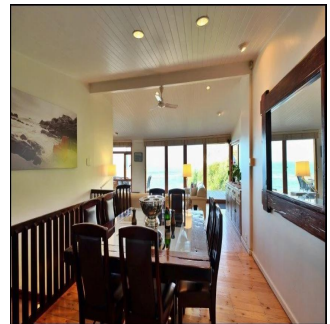

Cobertura

4 Bedroom Bungalow For Sale In Clifton

, , 8005,

PREÇO DE VENDA

USD 4961000.00

- 199 qm
- 7 quartos
- 4 quartos
- 3 casas de banho
- 3 pisos
- 3 qm superfície terrestre
- 3 espaços para automóveis

Padeco Realty
Padeco Realty
Panamá, Panama - Hora local

+507 67814141

DRIVE INTO YOUR OWN NORTH FACING BUNGALOW ON THE RIDGE OVERLOOKING THE FAMOUS CLIFTON BEACHES Perfectly positioned overlooking the beautiful Clifton beaches and taking in the exceptional advantage of mountain views. Enjoy the tranquil sounds of crashing waves on the shore whilst lounging next to the rim-flow pool and private garden, perfect for entertaining. The bungalow offers an open-plan lounge, dining room and kitchen flowing onto a large deck. 4 Bedrooms, 3 bathrooms, 3 parking bays and a rented tandem garage.