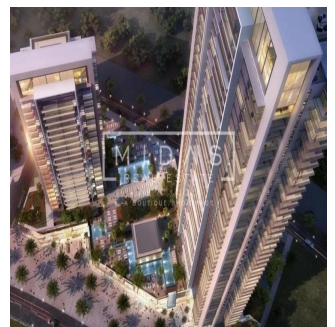

# Luxurious Big Apartment In The Heart Of Dubai

''

PREÇO DE VENDA

**\$ 2520888.00**

🏠 1860 qft    🛏️ quartos    🚗 1 quartos    🚿 1 casas de banho

🏗️ 1 pisos    📏 1 qft superfície terrestre    📄 1 espaços para automóveis

**Tara Goldberg**

Panama Luxury Living

Panamá, Panama - Hora local

☎️ +507 6459-4848

Beautiful 1 Bedroom Apartment In Boulevard Crescent, Downtown Dubai. Twin tower development featuring 307 apartments. BLVD Crescent comprises two towers of 39 and 21 storeys. One to three bedroom apartments \* Amenities include a landscaped podium offering an infinity pool and gym. Estimated Completion - Jan 2019 BLVD Crescent is a brand-new residential development within Downtown Dubai, billed as 'The Centre of Now'. The 500-acre community, today the world's most visited lifestyle and shopping destination, is an urban masterpiece.

Disponível Em: 01.01.1970

Chão: 4    Pavimentos: 4    Ano De Construção: 2017    Espaços Para Automóveis: 4    Ano De Construção: 2017    Tipo: Escritório

NO IMAGE  
AVAILABLE

BLVD Crescent is located halfway down Sheikh Mohammed bin Rashid Boulevard, across from the The Opera District. Downtown Dubai hosts a wide range of festivities year-round including the Downtown Dubai New Year's Eve Gala, the Dubai Festival of Lights, Emirates Classic Car Festival and The Parade – Downtown Dubai, UAE National Day.