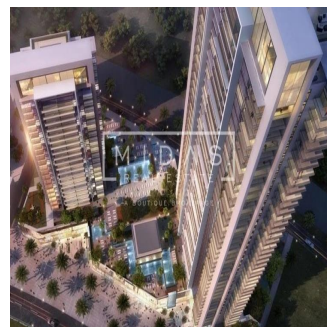

# Luxurious Big Apartment In The Heart Of Dubai

''

PREÇO DE VENDA

**USD 2520888.00**

1860 qft    1 quartos    1 quartos    1 casas de banho

1 pisos    1 qft superfície terrestre    1 espaços para automóveis

**Tara Goldberg**

Panama Luxury Living

Panamá, Panama - Hora local

+507 6459-4848

Beautiful 1 Bedroom Apartment In Boulevard Crescent, Downtown Dubai. Twin tower development featuring 307 apartments. BLVD Crescent comprises two towers of 39 and 21 storeys. One to three bedroom apartments \* Amenities include a landscaped podium offering an infinity pool and gym. Estimated Completion - Jan 2019 BLVD Crescent is a brand-new residential development within Downtown Dubai, billed as 'The Centre of Now'. The 500-acre community, today the world's most visited lifestyle and shopping destination, is an urban masterpiece.

Disponível Em: 01.01.1970

Chão: 4    Pavimentos: 4    Ano De Construção: 2017    Espaços Para Automóveis: 4    Ano De Construção: 2017    Tipo: Escritório

BLVD Crescent is located halfway down Sheikh Mohammed bin Rashid Boulevard, across from the The Opera District. Downtown Dubai hosts a wide range of festivities year-round including the Downtown Dubai New Year's Eve Gala, the Dubai Festival of Lights, Emirates Classic Car Festival and The Parade – Downtown Dubai, UAE National Day.