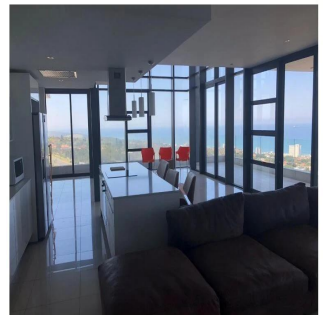

Cobertura

Contemporary Styled 4 Bedroom Penthouse For Sale In Umhlanga Ridge

África do Sul, Gauteng, Joanesburgo, , , 4319,

PREÇO DE VENDA

USD 874230.00

- 🏠 335 qm
- 🛏️ 8 quartos
- 🛏️ 4 quartos
- 🚿 4 casas de banho
- 🏠 4 pisos
- 📏 4 qm superfície terrestre
- 📏 4 espaços para automóveis

Prnil Maharaj

Prime Property South Africa

Umhlanga, South Africa - Hora local

📞 +27 0849999099

PRIME PROPERTY - HERRWOOD SKYE Situated in sough after Herrwood Skye. This double volume contemporary styled Penthouse overlooks the Umhlanga Ridge, Umhlanga Rocks area with stunning sea views of the East Coast from Umdloti to Durban beach front. Ideal for the travelling husband's peace of mind as it provides the perfect lock up and go home. As you walk in you immediately feel at home with its open plan living area. Large lounge, dining room and double lounge opens onto wrap around balcony with amazing sea view. White kitchen with Granite tops and separate scullery / laundry room. Double volume bedroom with main ensuite and Guest toilet. Upstairs is a pajama lounge and 3 huge bedrooms all ensuite. The whole unit has porcelain tiles with the bedrooms are carpeted. Down lighters give the ambiance of calm and serenity. 3 Under cover parking's. The complex offers a indoor gym and heated pool. 2 lifts, Reception area, 24 hour guarded security, CCTV, access control and gated. Close to all major amenity's including highways, schools, Umhlanga Beach, Gateway Theater of Shopping and religious centers. Call me now to view