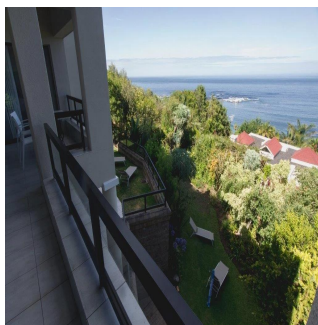

# Spacious 4 Bedroom House To Let In Clifton

Panama, Panamá, Panamá, , , 8005,

PREÇO DE ALUGUER MENSAL

**USD 3746.00**

PREÇO DE VENDA

**USD 0.00**

- qm
- 6 quartos
- 4 quartos
- 2 casas de banho
- 2 pisos
- 2 qm superfície terrestre
- 2 espaços para automóveis

**Michael Bauer**  
Sa Property  
Cape Town, South Africa - Hora local

+27 0832554442

Tucked away a lush mountain setting this spacious home in a secure, gated private estate with quality finishes and wonderful views over the ocean offers a lock up and go lifestyle in one of Cape Town's most sought after locations. Set on 2 levels with views from every room, 4 spacious bedrooms, 2 modern full bathrooms (main en suite) plus guest loo, 2 large open plan living areas and dining room which all open out onto a spacious sea facing patio with braai and modern open plan kitchen. Small garden on the lower level Fibre internet availability, alarm system, trellidoors, burglar bars. Double garage with direct access plus additional parking for 3 cars Small pets welcome by arrangement Available furnished for a long term lease (minimum 6 months) Unfurnished option can be arranged