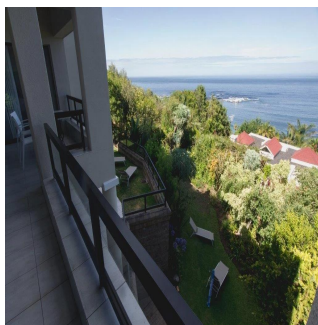

Cobertura

Spacious 4 Bedroom House To Let In Clifton

Panama, Panamá, Panamá, , , 8005,

PREÇO DE ALUGUER MENSAL

\$ 3746.00

PREÇO DE VENDA

\$ 0.00

- 6 qm
- 6 quartos
- 4 quartos
- 2 casas de banho
- 2 pisos
- 2 qm superfície terrestre
- 2 espaços para automóveis

Michael Bauer
Sa Property
Cape Town, South Africa - Hora local

+27 0832554442

Tucked away a lush mountain setting this spacious home in a secure, gated private estate with quality finishes and wonderful views over the ocean offers a lock up and go lifestyle in one of Cape Town's most sought after locations. Set on 2 levels with views from every room, 4 spacious bedrooms, 2 modern full bathrooms (main en suite) plus guest loo, 2 large open plan living areas and dining room which all open out onto a spacious sea facing patio with braai and modern open plan kitchen. Small garden on the lower level Fibre internet availability, alarm system, trellidoors, burglar bars. Double garage with direct access plus additional parking for 3 cars Small pets welcome by arrangement Available furnished for a long term lease (minimum 6 months) Unfurnished option can be arranged