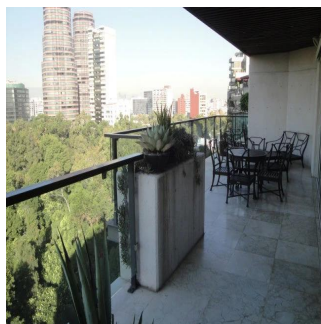

Cobertura

Beautiful Penthouse With Awesome Terrace In Front Of The Woods

Panama, Panama, Panama City, Campos Elíseos, , ,

PREÇO DE ALUGUER MENSAL

\$ 9500.00

PREÇO DE VENDA

\$ 0.00

- 438 qm
- 6 quartos
- 3 quartos
- 3 casas de banho
- 3 pisos
- 3 qm superfície terrestre
- 3 espaços para automóveis

Bruno Paul Bourlon
Best Realty Mexico
Ciudad de México, Mexico - Hora local

+52 55 1766 5789

Beautiful VIP 2-level Penthouse. Fully furnished. 3 bedrooms with bathroom. Master bedroom with large dressing-room and jacuzzi. 656 sqft of terraces. TV area and office,..2 car parking. Security, Awesome view of Park and Chapultepec Castle.