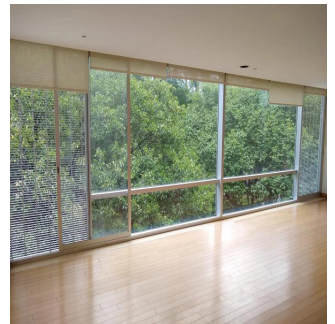

 4 pisos  4 qm superfície terrestre  4 espaços para automóveis

Jorge Gamboa
Inmuebles Premium Cdmx
Ciudad de México, Mexico - Hora local

 +52 5562462457

Luxury, Exterior Overlooking Lincoln Park Pets Are Accepted, Luxury, Exterior overlooking Lincoln Park. * 4 Bathrooms (Two in the rooms, one for visits and one for service). * Amazing view of Lincoln Park. * EXTRAS: gas oven, microwave oven, boiler, washer, dryer, dishwasher, refrigerator, black-out shutters, Equipped Kitchen, large cellar, 24 hour surveillance. Maintenance Included * 2 parking spots, * 4 Bathrooms (marble, porcelain, gates and equipment) * Complete carpentry (doors, closets, dressing rooms, vanities) * Very spacious room with exterior view, hallway, equipped kitchen, bedroom or utility room, laundry area, dining room, TV room, brightly lit bedrooms with full bathroom and closet. * 24 hour surveillance, Reception, CCV. * PLACES OF INTEREST NEAR TO DEVELOPMENT * A block and a half av. PDTE. MASARYK WHERE THE BEST AND MOST EXCLUSIVE RESTAURANTS, BUSINESS, BOUTIQUES AND COMMERCIAL PLACES OF THE CITY OF MEXICO ARE FOUND. Lincoln Park, Martin Luther King JR., Sculptural Park Polanco, DryClean USA Polanco, Hotel Polanco, La Bottiglia, Beth Yitzchak, TechnoGym, French Embassy, ¿¿The Japonez Polanco, Garden of the Republic of Lebanon, Mars Field, Elysian Fields, Embassy of Lebanon, National Auditorium, Winston Churchill Garden, Presidente InterContinental Hotel, JW Marriott, Banking Zone, Hyundai, Starbucks Obelisco, P&W, Surman Polanco, Pineda Covalin, The Palm, Chapulín, Asturian Center, VESTBODY GIMNASIO, * MAIN AVENUES THAT SURROUND DEVELOPMENT * PRESIDENT MASARYK, ¿¿LAFONTAINE, JULIO VERNE, ALEJANDRO DUMAS, ELÍSEE FIELDS, WALK OF THE REFORM, LUIS G. URBINA, ANATOLE FRANCE, MONTE ELBRUZ, GOLDSMITH, HORACIO, HOMERO, AV. MOLIERE, NATIONAL ARMY, EDGAR ALLAN POE, ARCHIMEDES, RUBÉN DARÍO. * REQUIREMENTS * PETS ARE ACCEPTED, MAINTENANCE FEE INCLUDED IN THE INCOME. DEPOSIT, ADVANCED INCOME, PROOF OF INCOME OR LABOR LETTER, AVAL.