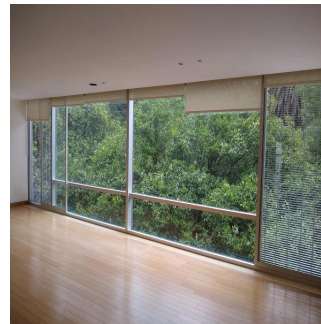

 4 pisos  4 qm superfície terrestre  4 espaços para automóveis

Jorge Gamboa
Inmuebles Premium Cdmx
Ciudad de México, Mexico - Hora local

 +52 5562462457

Luxury, Exterior Overlooking Lincoln Park Pets Are Accepted, Luxury, Exterior overlooking Lincoln Park. * 4 Bathrooms (Two in the rooms, one for visits and one for service). * Amazing view of Lincoln Park. * EXTRAS: gas oven, microwave oven, boiler, washer, dryer, dishwasher, refrigerator, black-out shutters, Equipped Kitchen, large cellar, 24 hour surveillance. Maintenance Included * 2 parking spots, * 4 Bathrooms (marble, porcelain, gates and equipment) * Complete carpentry (doors, closets, dressing rooms, vanities) * Very spacious room with exterior view, hallway, equipped kitchen, bedroom or utility room, laundry area, dining room, TV room, brightly lit bedrooms with full bathroom and closet. * 24 hour surveillance, Reception, CCV. * PLACES OF INTEREST NEAR TO DEVELOPMENT * A block and a half av. PDTE. MASARYK WHERE THE BEST AND MOST EXCLUSIVE RESTAURANTS, BUSINESS, BOUTIQUES AND COMMERCIAL PLACES OF THE CITY OF MEXICO ARE FOUND. Lincoln Park, Martin Luther King JR., Sculptural Park Polanco, DryClean USA Polanco, Hotel Polanco, La Bottiglia, Beth Yitzchak, TechnoGym, French Embassy, ¿¿The Japonez Polanco, Garden of the Republic of Lebanon, Mars Field, Elysian Fields, Embassy of Lebanon, National Auditorium, Winston Churchill Garden, Presidente InterContinental Hotel, JW Marriott, Banking Zone, Hyundai, Starbucks Obelisco, P&W, Surman Polanco, Pineda Covalin, The Palm, Chapulín, Asturian Center, VESTBODY GIMNASIO, * MAIN AVENUES THAT SURROUND DEVELOPMENT * PRESIDENT MASARYK, ¿¿LAFONTAINE, JULIO VERNE, ALEJANDRO DUMAS, ELÍSEE FIELDS, WALK OF THE REFORM, LUIS G. URBINA, ANATOLE FRANCE, MONTE ELBRUZ, GOLDSMITH, HORACIO, HOMERO, AV. MOLIERE, NATIONAL ARMY, EDGAR ALLAN POE, ARCHIMEDES, RUBÉN DARÍO. * REQUIREMENTS * PETS ARE ACCEPTED, MAINTENANCE FEE INCLUDED IN THE INCOME. DEPOSIT, ADVANCED INCOME, PROOF OF INCOME OR LABOR LETTER, AVAL.