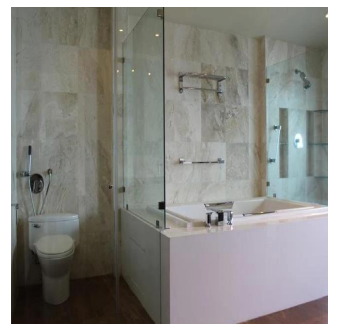

UNIQUE EXTREMELY LUXURIOUS, SPACIOUS AND PRIVATE, VIP COMMON AREAS

Dispon?vel Em: 21.08.2019

Ch?o: 4

Pavimentos: 4

Ano De Constru??o: 2017

Espa?os Para Autom?veis: 4

Ano De Constru??o: 2017

Tipo: Escrit?rio