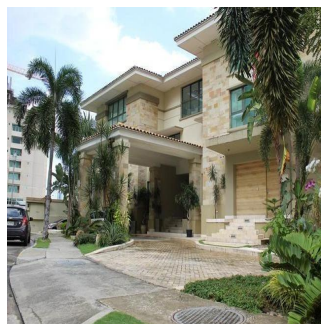

# Luxurious Private And Spacious Apartment In Pacific Point

'''

PREÇO DE ALUGUER MENSAL

**USD 9500.00**

🏠 800 qm

🛏️ 6 quartos

🛏️ 3 quartos

🚿 3 casas de banho

🏠 3 pisos

📏 3 qm superfície terrestre

📏 3 espaços para automóveis

**Frank Morrice Arias**

Servmor Realty

Panamá, Panama - Hora local

+507 6670-1137

UNIQUE EXTREMELY LUXURIOUS, SPACIOUS AND PRIVATE, VIP COMMON AREAS