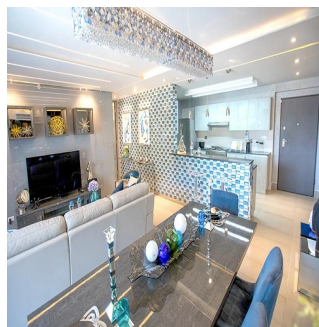

Cobertura

Apartment In La Loma Hato Pintado

Singapore, Singapore, Singapore, , , ,

PREÇO DE VENDA

\$ 255400.00

- 🏠 112 qm
- 🛏️ 4 quartos
- 🚗 2 quartos
- 🚿 2 casas de banho
- 🏠 2 pisos
- 📏 2 qm superfície terrestre
- 📏 2 espaços para automóveis

Javier Sierra

Ivan Sierra Inversiones

Panamá, Panama - Hora local

+507 236-8353

With its privileged and elevated location in the Barrio de La Loma, one of the most exclusive residential areas of the city known for its tranquility and its spectacular panoramic views, Loma Vista Tower will rise with 31 floors in two towers under the same facade, divided with an independent lobby for each of the towers, providing greater privacy to its residents. Loma Vista Tower was designed by the internationally renowned architect firm Mallol & Mallol, with a modern and imposing facade, as well as its fine finishes and luxury details, its excellent distributions in each of its apartments, with wide areas and variety of footage. Among the spectacular facilities it will offer: - Apartments with 1 Parking - 5 high-speed elevators - Lobby for each of the towers - Balcony with panoramic views of the city - Imported kitchen furniture and granite countertops - Fine high-format coverings - It will have the most complete Social Area of Panama - 2 swimming pools for adults and 1 swimming pool for children - Gym area - Squash court - Playroom for children - Cinema Room - Party room - Lounge - Spa with sauna and bathroom Turkish - Jacuzzi