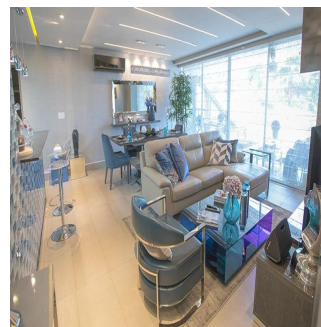

# Apartment In La Loma Hato Pintado

Singapore, Singapore, Singapore, , , ,

PREÇO DE VENDA

**USD 255400.00**

- 🏠 112 qm
- 🛏️ 4 quartos
- 🚗 2 quartos
- 🚿 2 casas de banho
- 🏗️ 2 pisos
- 📏 2 qm superfície terrestre
- 🚗 2 espaços para automóveis

**Javier Sierra**

Ivan Sierra Inversiones

Panamá, Panama - Hora local

+507 236-8353

With its privileged and elevated location in the Barrio de La Loma, one of the most exclusive residential areas of the city known for its tranquility and its spectacular panoramic views, Loma Vista Tower will rise with 31 floors in two towers under the same facade, divided with an independent lobby for each of the towers, providing greater privacy to its residents. Loma Vista Tower was designed by the internationally renowned architect firm Mallol & Mallol, with a modern and imposing facade, as well as its fine finishes and luxury details, its excellent distributions in each of its apartments, with wide areas and variety of footage. Among the spectacular facilities it will offer: - Apartments with 1 Parking - 5 high-speed elevators - Lobby for each of the towers - Balcony with panoramic views of the city - Imported kitchen furniture and granite countertops - Fine high-format coverings - It will have the most complete Social Area of Panama - 2 swimming pools for adults and 1 swimming pool for children - Gym area - Squash court - Playroom for children - Cinema Room - Party room - Lounge - Spa with sauna and bathroom Turkish - Jacuzzi