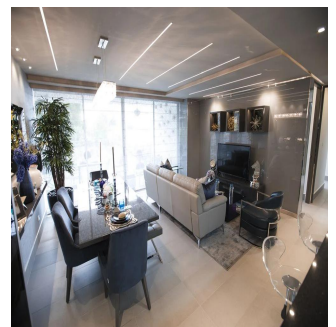

Cobertura

Apartment In La Loma Hato Pintado

Singapore, Singapore, Singapore, , , ,

PREÇO DE VENDA

\$ 255400.00

- 🏠 112 qm
- 🛏️ 4 quartos
- 🚗 2 quartos
- 🚿 2 casas de banho
- 🏠 2 pisos
- 📏 2 qm superfície terrestre
- 📏 2 espaços para automóveis

Javier Sierra

Ivan Sierra Inversiones

Panamá, Panama - Hora local

+507 236-8353

With its privileged and elevated location in the Barrio de La Loma, one of the most exclusive residential areas of the city known for its tranquility and its spectacular panoramic views, Loma Vista Tower will rise with 31 floors in two towers under the same facade, divided with an independent lobby for each of the towers, providing greater privacy to its residents. Loma Vista Tower was designed by the internationally renowned architect firm Mallol & Mallol, with a modern and imposing facade, as well as its fine finishes and luxury details, its excellent distributions in each of its apartments, with wide areas and variety of footage. Among the spectacular facilities it will offer: - Apartments with 1 Parking - 5 high-speed elevators - Lobby for each of the towers - Balcony with panoramic views of the city - Imported kitchen furniture and granite countertops - Fine high-format coverings - It will have the most complete Social Area of Panama - 2 swimming pools for adults and 1 swimming pool for children - Gym area - Squash court - Playroom for children - Cinema Room - Party room - Lounge - Spa with sauna and bathroom Turkish - Jacuzzi