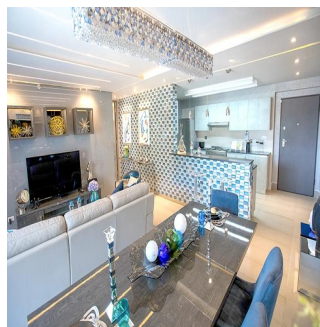

# Apartment In La Loma Hato Pintado

Singapore, Singapore, Singapore, , , ,

PREÇO DE VENDA

**USD 255400.00**

- 🏠 112 qm
- 🛏️ 4 quartos
- 🚗 2 quartos
- 🚿 2 casas de banho
- 🏗️ 2 pisos
- 📏 2 qm superfície terrestre
- 🚗 2 espaços para automóveis

**Javier Sierra**

Ivan Sierra Inversiones

Panamá, Panama - Hora local

+507 236-8353

With its privileged and elevated location in the Barrio de La Loma, one of the most exclusive residential areas of the city known for its tranquility and its spectacular panoramic views, Loma Vista Tower will rise with 31 floors in two towers under the same facade, divided with an independent lobby for each of the towers, providing greater privacy to its residents. Loma Vista Tower was designed by the internationally renowned architect firm Mallol & Mallol, with a modern and imposing facade, as well as its fine finishes and luxury details, its excellent distributions in each of its apartments, with wide areas and variety of footage. Among the spectacular facilities it will offer: - Apartments with 1 Parking - 5 high-speed elevators - Lobby for each of the towers - Balcony with panoramic views of the city - Imported kitchen furniture and granite countertops - Fine high-format coverings - It will have the most complete Social Area of Panama - 2 swimming pools for adults and 1 swimming pool for children - Gym area - Squash court - Playroom for children - Cinema Room - Party room - Lounge - Spa with sauna and bathroom Turkish - Jacuzzi