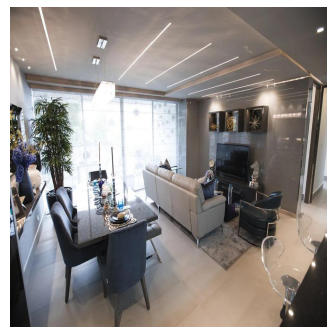

**Javier Sierra**

Ivan Sierra Inversiones

Panamá, Panama - Hora local

+507 236-8353

With its privileged and elevated location in the Barrio de La Loma, one of the most exclusive residential areas of the city known for its tranquility and its spectacular panoramic views, Loma Vista Tower will rise with 31 floors in two towers under the same facade, divided with an independent lobby for each of the towers, providing greater privacy to its residents. Loma Vista Tower was designed by the internationally renowned architect firm Mallol & Mallol, with a modern and imposing facade, as well as its fine finishes and luxury details, its excellent distributions in each of its apartments, with wide areas and variety of footage. Among the spectacular facilities it will offer: - Apartments with 1 Parking - 5 high-speed elevators - Lobby for each of the towers - Balcony with panoramic views of the city - Imported kitchen furniture and granite countertops - Fine high-format coverings - It will have the most complete Social Area of Panama - 2 swimming pools for adults and 1 swimming pool for children - Gym area - Squash court - Playroom for children - Cinema Room - Party room - Lounge - Spa with sauna and bathroom Turkish - Jacuzzi