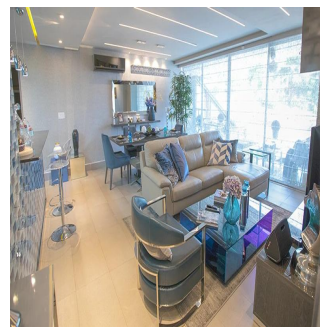

Cobertura

Apartment In La Loma Hato Pintado

Singapore, Singapore, Singapore, , , ,

PREÇO DE VENDA

\$ 255400.00

- 🏠 112 qm
- 🛏️ 4 quartos
- 🚗 2 quartos
- 🚿 2 casas de banho
- 🏠 2 pisos
- 📏 2 qm superfície terrestre
- 📏 2 espaços para automóveis

Javier Sierra

Ivan Sierra Inversiones

Panamá, Panama - Hora local

+507 236-8353

With its privileged and elevated location in the Barrio de La Loma, one of the most exclusive residential areas of the city known for its tranquility and its spectacular panoramic views, Loma Vista Tower will rise with 31 floors in two towers under the same facade, divided with an independent lobby for each of the towers, providing greater privacy to its residents. Loma Vista Tower was designed by the internationally renowned architect firm Mallol & Mallol, with a modern and imposing facade, as well as its fine finishes and luxury details, its excellent distributions in each of its apartments, with wide areas and variety of footage. Among the spectacular facilities it will offer: - Apartments with 1 Parking - 5 high-speed elevators - Lobby for each of the towers - Balcony with panoramic views of the city - Imported kitchen furniture and granite countertops - Fine high-format coverings - It will have the most complete Social Area of Panama - 2 swimming pools for adults and 1 swimming pool for children - Gym area - Squash court - Playroom for children - Cinema Room - Party room - Lounge - Spa with sauna and bathroom Turkish - Jacuzzi