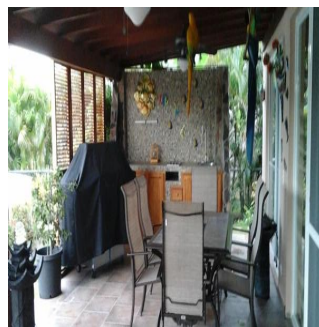

Cobertura

Lavish Vacation Villa

Calle Pineau, , ,

PREÇO DE VENDA

\$ 735000.00

-  qm
-  9 quartos
-  4 quartos
-  5 casas de banho
-  5 pisos
-  5 qm superfície terrestre
-  5 espaços para automóveis

Pierre Marleau
Uncover Panama
Panama, Panama - Hora local

 **+507 6487-4686**

Plan your next family vacation in this spectacular 4 bedroom and 4 (+.5) bathroom villa. Custom designed with extended living areas, an upgraded kitchen, walk-in closets, private swimming pool and 2 Jacuzzi. Fully landscaped with breathtaking views on the lake of the Royal Decameron Golf Course, nestled in Panama's most desired micro-climate. Take advantage of the Private Beach Club, offering a spacious restaurant, overlooking the beach, a large pool, and umbrellas with chairs at the beach for all to enjoy!