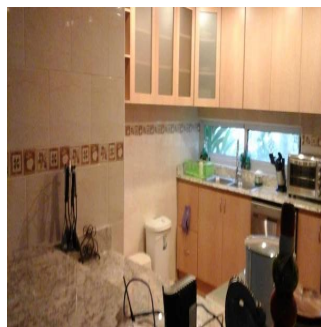

Cobertura

Lavish Vacation Villa

Calle Pineau, , ,

PREÇO DE VENDA

\$ 735000.00

-  qm
-  9 quartos
-  4 quartos
-  5 casas de banho
-  5 pisos
-  5 qm superfície terrestre
-  5 espaços para automóveis

Pierre Marleau
Uncover Panama
Panama, Panama - Hora local

 **+507 6487-4686**

Plan your next family vacation in this spectacular 4 bedroom and 4 (+.5) bathroom villa. Custom designed with extended living areas, an upgraded kitchen, walk-in closets, private swimming pool and 2 Jacuzzi. Fully landscaped with breathtaking views on the lake of the Royal Decameron Golf Course, nestled in Panama's most desired micro-climate. Take advantage of the Private Beach Club, offering a spacious restaurant, overlooking the beach, a large pool, and umbrellas with chairs at the beach for all to enjoy!