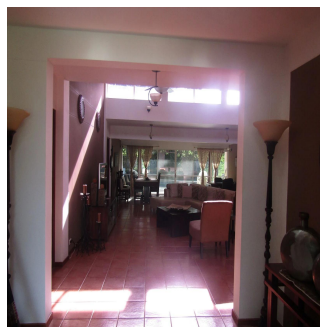

Cobertura

Three Bedroom Decameron Villa With Water Fall

Singapore, St Thomas Walk, Singapore, Calle Pineau, , ,

PREÇO DE VENDA

\$ 450000.00

- 0 qm
- 3 quartos
- 3 quartos
- 0 casas de banho
- 0 pisos
- 0 qm superfície terrestre
- 0 espaços para automóveis

Pierre Marleau
Uncover Panama
Panama, Panama - Hora local

+507 6487-4686

With all of the comforts of home, this villa is move-in ready! Private swimming pool with waterfall, extra large bedrooms all with private baths, open living space, vaulted ceilings, fully air-conditioned, beautiful granite and marble countertops, tiled floors, leather sofas, custom iron beds, exceptional décor all in excellent condition, incredible golf course view from front and back yard, large private lot, mature landscaping, covered patios, custom patio furniture, flower covered arbor, palm trees, fully screened, window tinting, gas grill, hand painted mural, this is a must see. Perfect opportunity for the retired or semi-retired, part time or full time resident. Excellent source of rental income, when you are not able to enjoy paradise, rent it out with on-site rental management team.