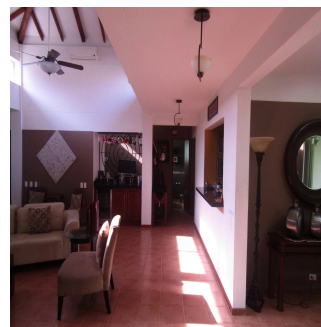

Cobertura

Three Bedroom Decameron Villa With Water Fall

Singapore, St Thomas Walk, Singapore, Calle Pineau, , ,

PREÇO DE VENDA

\$ 450000.00

- 0 qm
- 3 quartos
- 3 quartos
- 0 casas de banho
- 0 pisos
- 0 qm superfície terrestre
- 0 espaços para automóveis

Pierre Marleau
Uncover Panama
Panama, Panama - Hora local

+507 6487-4686

With all of the comforts of home, this villa is move-in ready! Private swimming pool with waterfall, extra large bedrooms all with private baths, open living space, vaulted ceilings, fully air-conditioned, beautiful granite and marble countertops, tiled floors, leather sofas, custom iron beds, exceptional décor all in excellent condition, incredible golf course view from front and back yard, large private lot, mature landscaping, covered patios, custom patio furniture, flower covered arbor, palm trees, fully screened, window tinting, gas grill, hand painted mural, this is a must see. Perfect opportunity for the retired or semi-retired, part time or full time resident. Excellent source of rental income, when you are not able to enjoy paradise, rent it out with on-site rental management team.