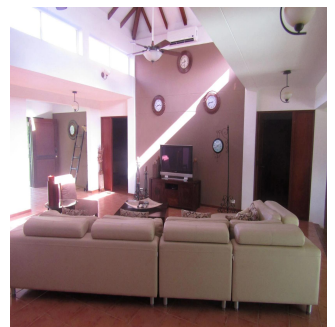

Cobertura

Three Bedroom Decameron Villa With Water Fall

Singapore, St Thomas Walk, Singapore, Calle Pineau, , ,

PREÇO DE VENDA

\$ 450000.00

- 0 qm
- 3 quartos
- 3 quartos
- 0 casas de banho
- 0 pisos
- 0 qm superfície terrestre
- 0 espaços para automóveis

Pierre Marleau
Uncover Panama
Panama, Panama - Hora local

+507 6487-4686

With all of the comforts of home, this villa is move-in ready! Private swimming pool with waterfall, extra large bedrooms all with private baths, open living space, vaulted ceilings, fully air-conditioned, beautiful granite and marble countertops, tiled floors, leather sofas, custom iron beds, exceptional décor all in excellent condition, incredible golf course view from front and back yard, large private lot, mature landscaping, covered patios, custom patio furniture, flower covered arbor, palm trees, fully screened, window tinting, gas grill, hand painted mural, this is a must see. Perfect opportunity for the retired or semi-retired, part time or full time resident. Excellent source of rental income, when you are not able to enjoy paradise, rent it out with on-site rental management team.