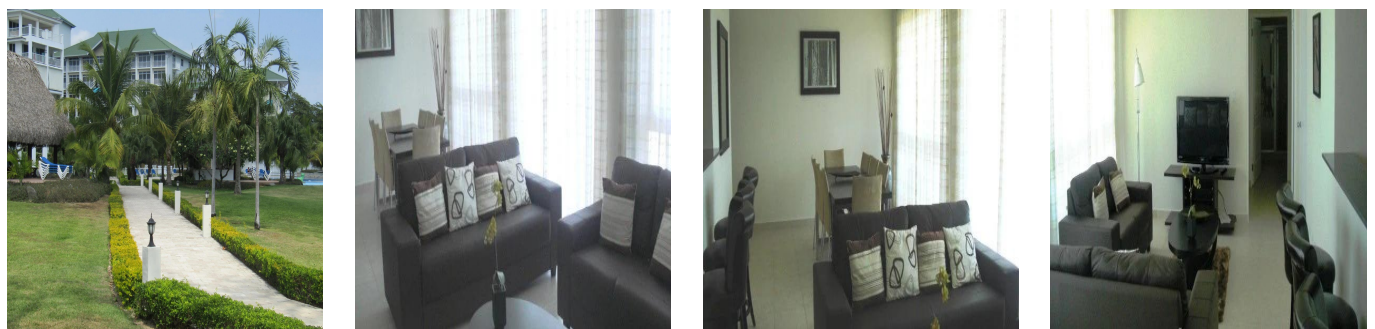

# Bijao Two Bedroom Condominium

, , ,

PREÇO DE VENDA

**USD 240000.00**

- qm
- 4 quartos
- 2 quartos
- 2 casas de banho
- 2 pisos
- 2 qm superfície terrestre
- 2 espaços para automóveis

**Pierre Marleau**  
Uncover Panama  
Panama, Panama - Hora local

+507 6487-4686

Make your next property investment this luxurious two bedroom condominium. Located in the premier Bijao Resort you will enjoy the world-class beach club, infinity pools, sauna, fitness center, wellness spa with Turkish bath, nine holes of golf, tennis, volleyball, ping pong tables, billiards, and much more!