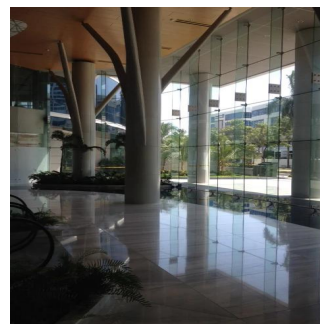

Cobertura

Brand New Luxury Offices In Costa Del Este In Panama City Panama

Singapore, Singapore, Singapore, , , ,

PREÇO DE ALUGUER MENSAL

USD 5000.00

🏠 230 qm

🛏️ 0 quartos

🛏️ 0 quartos

🚿 0 casas de banho

🏠 0 pisos

📏 0 qm superfície terrestre

🚗 0 espaços para automóveis

Inside Panama Real Estate
Inside Panama Real Estate
Chame, Panama - Hora local

+507 345-4655

Dispon?vel Em: 14.08.2019

Ch?o: 4
4

Pavimentos: 4

Ano De Constru??o: 2017

Espa?os Para Autom?veis: 4

Ano De Constru??o: 2017

Tipo: Escrit?rio