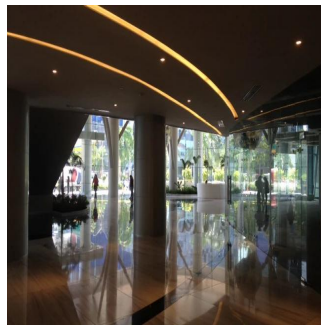

Cobertura

Brand New Luxury Offices In Costa Del Este In Panama City Panama

Singapore, Singapore, Singapore, , , ,

PREÇO DE ALUGUER MENSAL

$ 5000.00

🏠 230 qm

🛏️ 0 quartos

🛏️ 0 quartos

🚿 0 casas de banho

🏠 0 pisos

📏 0 qm superfície terrestre

🚗 0 espaços para automóveis

Inside Panama Real Estate
Inside Panama Real Estate
Chame, Panama - Hora local

+507 345-4655

Dispon?vel Em: 14.08.2019

Ch?o: 4

Pavimentos: 4

Ano De Constru??o: 2017

Espa?os Para Autom?veis: 4

Ano De Constru??o: 2017

Tipo: Escrit?rio