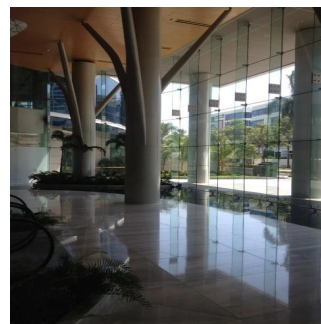

Cobertura

Brand New Luxury Offices In Costa Del Este In Panama City Panama

Singapore, Singapore, Singapore, , , ,

PREÇO DE ALUGUER MENSAL

USD 5000.00

🏠 230 qm

🛏️ 0 quartos

🛏️ 0 quartos

🚿 0 casas de banho

🏠 0 pisos

📏 0 qm superfície terrestre

🚗 0 espaços para automóveis

Inside Panama Real Estate
Inside Panama Real Estate
Chame, Panama - Hora local

+507 345-4655

Dispon?vel Em: 14.08.2019

Ch?o: 4

Pavimentos: 4

Ano De Constru??o: 2017

Espa?os Para Autom?veis: 4

Ano De Constru??o: 2017

Tipo: Escrit?rio