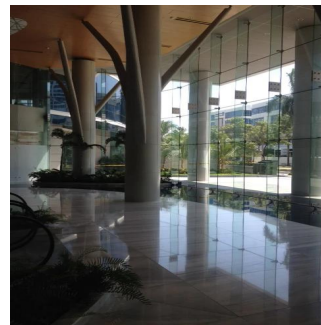

Cobertura

Brand New Luxury Offices In Costa Del Este In Panama City Panama

Singapore, Singapore, Singapore, , , ,

PREÇO DE ALUGUER MENSAL

$ 5000.00

🏠 230 qm

🛏️ 0 quartos

🛏️ 0 quartos

🚿 0 casas de banho

🏠 0 pisos

📏 0 qm superfície terrestre

🚗 0 espaços para automóveis

Inside Panama Real Estate
Inside Panama Real Estate
Chame, Panama - Hora local

+507 345-4655

Dispon?vel Em: 14.08.2019

Ch?o: 4

Pavimentos: 4

Ano De Constru??o: 2017

Espa?os Para Autom?veis: 4

Ano De Constru??o: 2017

Tipo: Escrit?rio