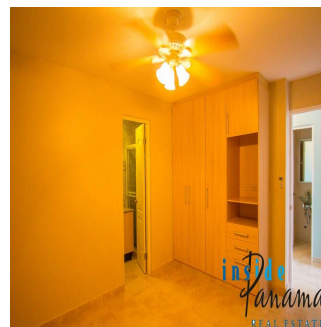

Cobertura

4 Bedroom Condo In Coronado Country Club Tower In Coronado Panama

Singapore, Orchard Boulevard, Orchard Boulevard, Calle Coronado, , ,

PREÇO DE VENDA

USD 486000.00

-  243 qm
-  8 quartos
-  4 quartos
-  4 casas de banho
-  4 pisos
-  4 qm superfície terrestre
-  4 espaços para automóveis

Inside Panama Real Estate

Inside Panama Real Estate
Chame, Panama - Hora local

 +507 345-4655

This 4 bedroom condo is located on the Gold Coast of Panama in Coronado. It is situated on a beautiful beach front along Playa Coronado. You can step out of the building onto the beach and walk for miles. The beaches are lovely and the views even better! When you walk into this condo you look out through floor to ceiling windows at the Pacific Ocean. With the southern exposure, you watch both the sunrise and sunset from the terrace. This beautiful 243m2 unit has views of the Pacific Ocean and the Campana Mountains. Enjoy the breeze that cools you and the apartment. No need for the 5 separate air conditioning units the condo offers. This 4 bedroom, 4 bathroom condo is located on the 14th floor of Tower 300 in the exclusive PH Coronado Country Club. Each bedroom offers a full bathroom and ocean or mountain views. The building was completed in 2006 and still offers tax exemption. The condo is offered at \$486,000 and is yours to furnish and decorate to your taste. Coronado Country Club has a resort style pool with 5 Jacuzzis, 2 tennis courts and a gym. This building is located in the famous gated community of Coronado which offers many shopping centers, complete with banks, restaurants and other amenities.