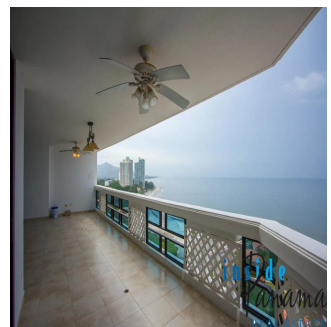

Cobertura

4 Bedroom Condo In Coronado Country Club Tower In Coronado Panama

Singapore, Orchard Boulevard, Orchard Boulevard, Calle Coronado, , ,

PREÇO DE VENDA

USD 486000.00

-  243 qm
-  8 quartos
-  4 quartos
-  4 casas de banho
-  4 pisos
-  4 qm superfície terrestre
-  4 espaços para automóveis

Inside Panama Real Estate

Inside Panama Real Estate
Chame, Panama - Hora local

 +507 345-4655

This 4 bedroom condo is located on the Gold Coast of Panama in Coronado. It is situated on a beautiful beach front along Playa Coronado. You can step out of the building onto the beach and walk for miles. The beaches are lovely and the views even better! When you walk into this condo you look out through floor to ceiling windows at the Pacific Ocean. With the southern exposure, you watch both the sunrise and sunset from the terrace. This beautiful 243m2 unit has views of the Pacific Ocean and the Campana Mountains. Enjoy the breeze that cools you and the apartment. No need for the 5 separate air conditioning units the condo offers. This 4 bedroom, 4 bathroom condo is located on the 14th floor of Tower 300 in the exclusive PH Coronado Country Club. Each bedroom offers a full bathroom and ocean or mountain views. The building was completed in 2006 and still offers tax exemption. The condo is offered at \$486,000 and is yours to furnish and decorate to your taste. Coronado Country Club has a resort style pool with 5 Jacuzzis, 2 tennis courts and a gym. This building is located in the famous gated community of Coronado which offers many shopping centers, complete with banks, restaurants and other amenities.