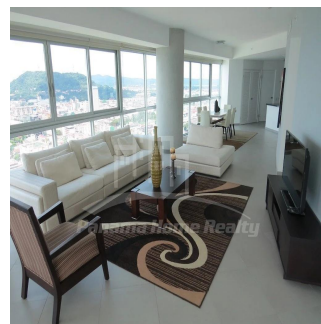

Panama Home Realty offering luxury apartments in Club which is located in the heart of Panama's Business Center. This project extends along Avenida Balboa allowing for an amazing experience and panoramic views of the Pacific Ocean and the Panama City skyline. Panama Home Realty is offering luxury apartments in Club Tower spacious one, two or three bedrooms apartments for sale or for rent, A / B / C / D / E available in high or low levels. Each apartment comes with appliances, including washing center (washer and dryer), dishwasher, microwave, stove with grease extractor, fridge. All units have a fantastic sea view and 2 or 3 balconies. Club Tower is destined to be a premier address. The building stands 57 stories high with 210 lusciously designed residential units with top-of-the-line finishes and amenities. Entering the building, you are immediately greeted with an elegant porte-cochere, flanked with a magnificent waterfall, landscaping, and reflecting pools. Along with the beautiful surroundings, the Club Tower has 24-hour covered valet parking service, a welcoming concierge service and door attendant, and full security services with monitored cameras. The security service is also present in our high-speed, semi-private elevators. The units of the Club Tower Panama were designed with ease and comfort in mind. Balboa Avenue itself is surrounded by the Bay of Panama to the north and the most prestigious, flourishing regions in Panama, including Punta Pacifica and Punta Paitilla to the East, and the Casco Viejo Historic Center and Amador to the West. The Club Tower is also conveniently located 20 minutes from the Panama Tocumen International Airport. Two-story Grand Entrance Lobby with Porte Cochere, magnificent waterfall, elegantly landscaped entryway and reflecting pools. 24 hour covered valet parking service, concierge service, door attendant and full-security service with monitored cameras. Security controlled high speed semi private elevators. Two level glass walled high-tech fitness center overlooking the Island Oasis pool lounge and with amazing views of the bay. Lushly designed Island Oasis pool lounge with sunrise and sunset infinity edge pools, private cabanas and views overlooking the bay and the city. Private landscaped gardens of lush palm groves and tropical plants with play ground for children. Fully equipped fitness center and spa. Grand ballroom. Bussiness and conference center. The Club Tower Panama features a Private Nautical Club with boating and fishing vessels the Explorer and the Escapade to be used at your availability all year long, providing for all your boating needs such as rental, storage, repair and maintenance.