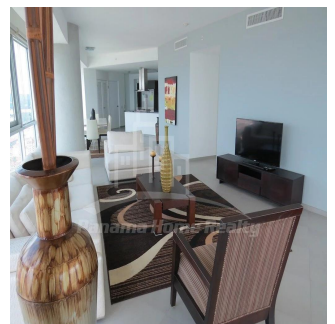

Panama Home Realty offering luxury apartments in Club which is located in the heart of Panama's Business Center. This project extends along Avenida Balboa allowing for an amazing experience and panoramic views of the Pacific Ocean and the Panama City skyline. Panama Home Realty is offering luxury apartments in Club Tower spacious one, two or three bedrooms apartments for sale or for rent, A / B / C / D / E available in high or low levels. Each apartment comes with appliances, including washing center (washer and dryer), dishwasher, microwave, stove with grease extractor, fridge. All units have a fantastic sea view and 2 or 3 balconies. Club Tower is destined to be a premier address. The building stands 57 stories high with 210 lusciously designed residential units with top-of-the-line finishes and amenities. Entering the building, you are immediately greeted with an elegant porte-cochere, flanked with a magnificent waterfall, landscaping, and reflecting pools. Along with the beautiful surroundings, the Club Tower has 24-hour covered valet parking service, a welcoming concierge service and door attendant, and full security services with monitored cameras. The security service is also present in our high-speed, semi-private elevators. The units of the Club Tower Panama were designed with ease and comfort in mind. Balboa Avenue itself is surrounded by the Bay of Panama to the north and the most prestigious, flourishing regions in Panama, including Punta Pacifica and Punta Paitilla to the East, and the Casco Viejo Historic Center and Amador to the West. The Club Tower is also conveniently located 20 minutes from the Panama Tocumen International Airport. Two-story Grand Entrance Lobby with Porte Cochere, magnificent waterfall, elegantly landscaped entryway and reflecting pools. 24 hour covered valet parking service, concierge service, door attendant and full-security service with monitored cameras. Security controlled high speed semi private elevators. Two level glass walled high-tech fitness center overlooking the Island Oasis pool lounge and with amazing views of the bay. Lushly designed Island Oasis pool lounge with sunrise and sunset infinity edge pools, private cabanas and views overlooking the bay and the city. Private landscaped gardens of lush palm groves and tropical plants with play ground for children. Fully equipped fitness center and spa. Grand ballroom. Bussiness and conference center. The Club Tower Panama features a Private Nautical Club with boating and fishing vessels the Explorer and the Escapade to be used at your availability all year long, providing for all your boating needs such as rental, storage, repair and maintenance.