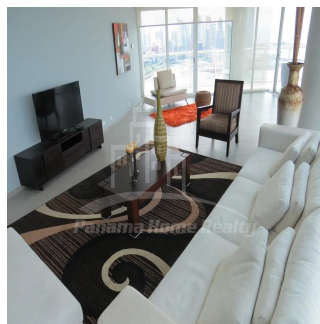

Panama Home Realty offering luxury apartments in Club which is located in the heart of Panama's Business Center. This project extends along Avenida Balboa allowing for an amazing experience and panoramic views of the Pacific Ocean and the Panama City skyline. Panama Home Realty is offering luxury apartments in Club Tower spacious one, two or three bedrooms apartments for sale or for rent, A / B / C / D / E available in high or low levels. Each apartment comes with appliances, including washing center (washer and dryer), dishwasher, microwave, stove with grease extractor, fridge. All units have a fantastic sea view and 2 or 3 balconies. Club Tower is destined to be a premier address. The building stands 57 stories high with 210 lusciously designed residential units with top-of-the-line finishes and amenities. Entering the building, you are immediately greeted with an elegant porte-cochere, flanked with a magnificent waterfall, landscaping, and reflecting pools. Along with the beautiful surroundings, the Club Tower has 24-hour covered valet parking service, a welcoming concierge service and door attendant, and full security services with monitored cameras. The security service is also present in our high-speed, semi-private elevators. The units of the Club Tower Panama were designed with ease and comfort in mind. Balboa Avenue itself is surrounded by the Bay of Panama to the north and the most prestigious, flourishing regions in Panama, including Punta Pacifica and Punta Paitilla to the East, and the Casco Viejo Historic Center and Amador to the West. The Club Tower is also conveniently located 20 minutes from the Panama Tocumen International Airport. Two-story Grand Entrance Lobby with Porte Cochere, magnificent waterfall, elegantly landscaped entryway and reflecting pools. 24 hour covered valet parking service, concierge service, door attendant and full-security service with monitored cameras. Security controlled high speed semi private elevators. Two level glass walled high-tech fitness center overlooking the Island Oasis pool lounge and with amazing views of the bay. Lushly designed Island Oasis pool lounge with sunrise and sunset infinity edge pools, private cabanas and views overlooking the bay and the city. Private landscaped gardens of lush palm groves and tropical plants with play ground for children. Fully equipped fitness center and spa. Grand ballroom. Bussiness and conference center. The Club Tower Panama features a Private Nautical Club with boating and fishing vessels the Explorer and the Escapade to be used at your availability all year long, providing for all your boating needs such as rental, storage, repair and maintenance.