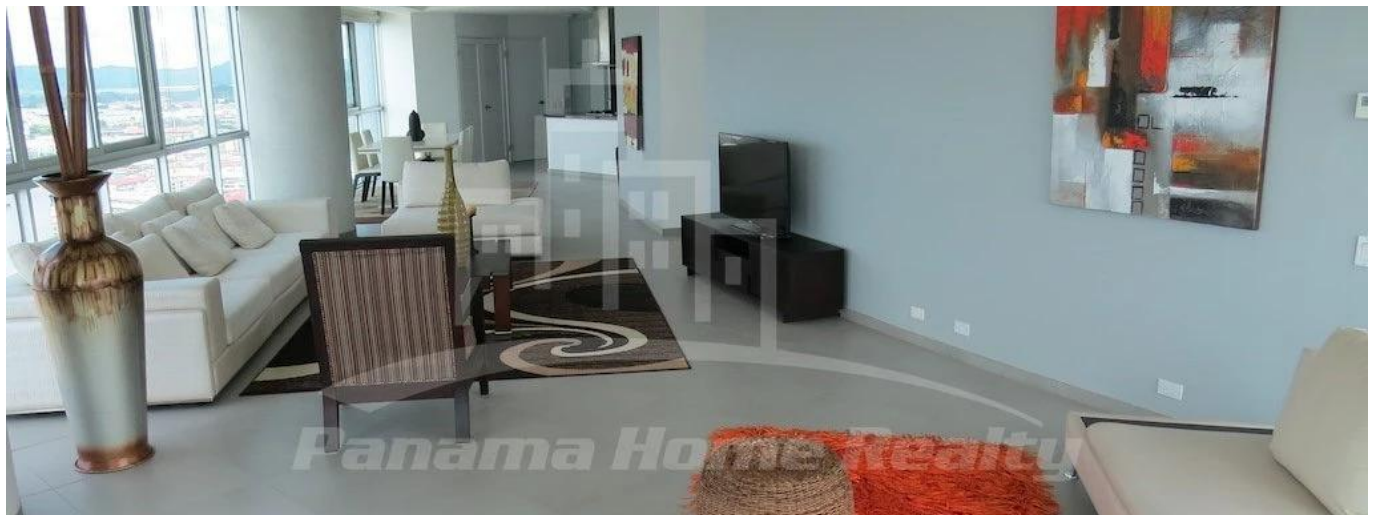

Panama Home Realty offering luxury apartments in Club which is located in the heart of Panama's Business Center. This project extends along Avenida Balboa allowing for an amazing experience and panoramic views of the Pacific Ocean and the Panama City skyline. Panama Home Realty is offering luxury apartments in Club Tower spacious one, two or three bedrooms apartments for sale or for rent, A / B / C / D / E available in high or low levels. Each apartment comes with appliances, including washing center (washer and dryer), dishwasher, microwave, stove with grease extractor, fridge. All units have a fantastic sea view and 2 or 3 balconies. Club Tower is destined to be a premier address. The building stands 57 stories high with 210 lusciously designed residential units with top-of-the-line finishes and amenities. Entering the building, you are immediately greeted with an elegant porte-cochere, flanked with a magnificent waterfall, landscaping, and reflecting pools. Along with the beautiful surroundings, the Club Tower has 24-hour covered valet parking service, a welcoming concierge service and door attendant, and full security services with monitored cameras. The security service is also present in our high-speed, semi-private elevators. The units of the Club Tower Panama were designed with ease and comfort in mind. Balboa Avenue itself is surrounded by the Bay of Panama to the north and the most prestigious, flourishing regions in Panama, including Punta Pacifica and Punta Paitilla to the East, and the Casco Viejo Historic Center and Amador to the West. The Club Tower is also conveniently located 20 minutes from the Panama Tocumen International Airport. Two-story Grand Entrance Lobby with Porte Cochere, magnificent waterfall, elegantly landscaped entryway and reflecting pools. 24 hour covered valet parking service, concierge service, door attendant and full-security service with monitored cameras. Security controlled high speed semi private elevators. Two level glass walled high-tech fitness center overlooking the Island Oasis pool lounge and with amazing views of the bay. Lushly designed Island Oasis pool lounge with sunrise and sunset infinity edge pools, private cabanas and views overlooking the bay and the city. Private landscaped gardens of lush palm groves and tropical plants with play ground for children. Fully equipped fitness center and spa. Grand ballroom. Bussiness and conference center. The Club Tower Panama features a Private Nautical Club with boating and fishing vessels the Explorer and the Escapade to be used at your availability all year long, providing for all your boating needs such as rental, storage, repair and maintenance.