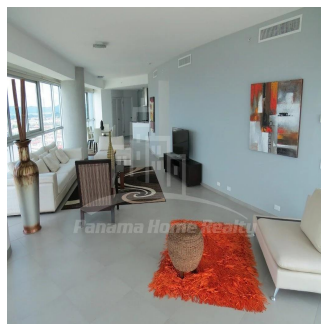

Panama Home Realty offering luxury apartments in Club which is located in the heart of Panama's Business Center. This project extends along Avenida Balboa allowing for an amazing experience and panoramic views of the Pacific Ocean and the Panama City skyline. Panama Home Realty is offering luxury apartments in Club Tower spacious one, two or three bedrooms apartments for sale or for rent, A / B / C / D / E available in high or low levels. Each apartment comes with appliances, including washing center (washer and dryer), dishwasher, microwave, stove with grease extractor, fridge. All units have a fantastic sea view and 2 or 3 balconies. Club Tower is destined to be a premier address. The building stands 57 stories high with 210 lusciously designed residential units with top-of-the-line finishes and amenities. Entering the building, you are immediately greeted with an elegant porte-cochere, flanked with a magnificent waterfall, landscaping, and reflecting pools. Along with the beautiful surroundings, the Club Tower has 24-hour covered valet parking service, a welcoming concierge service and door attendant, and full security services with monitored cameras. The security service is also present in our high-speed, semi-private elevators. The units of the Club Tower Panama were designed with ease and comfort in mind. Balboa Avenue itself is surrounded by the Bay of Panama to the north and the most prestigious, flourishing regions in Panama, including Punta Pacifica and Punta Paitilla to the East, and the Casco Viejo Historic Center and Amador to the West. The Club Tower is also conveniently located 20 minutes from the Panama Tocumen International Airport. Two-story Grand Entrance Lobby with Porte Cochere, magnificent waterfall, elegantly landscaped entryway and reflecting pools. 24 hour covered valet parking service, concierge service, door attendant and full-security service with monitored cameras. Security controlled high speed semi private elevators. Two level glass walled high-tech fitness center overlooking the Island Oasis pool lounge and with amazing views of the bay. Lushly designed Island Oasis pool lounge with sunrise and sunset infinity edge pools, private cabanas and views overlooking the bay and the city. Private landscaped gardens of lush palm groves and tropical plants with play ground for children. Fully equipped fitness center and spa. Grand ballroom. Bussiness and conference center. The Club Tower Panama features a Private Nautical Club with boating and fishing vessels the Explorer and the Escapade to be used at your availability all year long, providing for all your boating needs such as rental, storage, repair and maintenance.