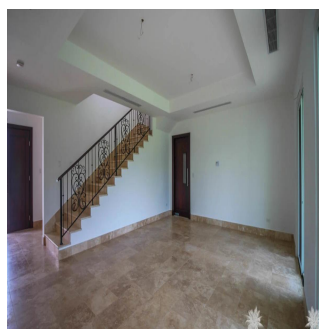

Kent Davis

Panama Equity Real Estate

Panamá, Panama - Hora local

+507 6030-6782

Custom built home using the best materials and finishes available, this property features the latest in modern design and construction to incorporate a large, spacious floor plan with high ceilings and plenty of windows. The new buyer will also appreciate the smart layout in the kitchen with adjoining service area and access to the closed garage. From the living room, enjoy a nice walk-out to the yard backing onto the 15th fairway which is green and very lush with hedges and trees acting as a backdrop. All of this in one of Panama's premier golf communities, a neighbourhood for those that want the best available!