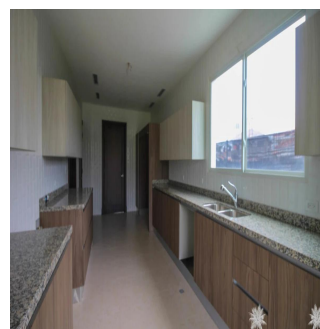

Cobertura

Santa Maria Luxury Gated Community Home

Philippines, Metro Manila, Makati, , , ,

PREÇO DE VENDA

USD 1680000.00

- 465 qm
- 8 quartos
- 4 quartos
- 4 casas de banho
- 4 pisos
- 4 qm superfície terrestre
- 4 espaços para automóveis

Kent Davis

Panama Equity Real Estate

Panamá, Panama - Hora local

+507 6030-6782

Custom built home using the best materials and finishes available, this property features the latest in modern design and construction to incorporate a large, spacious floor plan with high ceilings and plenty of windows. The new buyer will also appreciate the smart layout in the kitchen with adjoining service area and access to the closed garage. From the living room, enjoy a nice walk-out to the yard backing onto the 15th fairway which is green and very lush with hedges and trees acting as a backdrop. All of this in one of Panama's premier golf communities, a neighbourhood for those that want the best available!