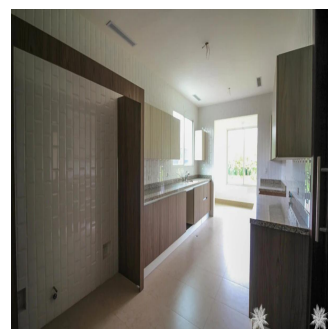

Cobertura

Santa Maria Luxury Gated Community Home

Philippines, Metro Manila, Makati, , , ,

PREÇO DE VENDA

USD 1680000.00

- 465 qm
- 8 quartos
- 4 quartos
- 4 casas de banho
- 4 pisos
- 4 qm superfície terrestre
- 4 espaços para automóveis

Kent Davis

Panama Equity Real Estate

Panamá, Panama - Hora local

+507 6030-6782

Custom built home using the best materials and finishes available, this property features the latest in modern design and construction to incorporate a large, spacious floor plan with high ceilings and plenty of windows. The new buyer will also appreciate the smart layout in the kitchen with adjoining service area and access to the closed garage. From the living room, enjoy a nice walk-out to the yard backing onto the 15th fairway which is green and very lush with hedges and trees acting as a backdrop. All of this in one of Panama's premier golf communities, a neighbourhood for those that want the best available!