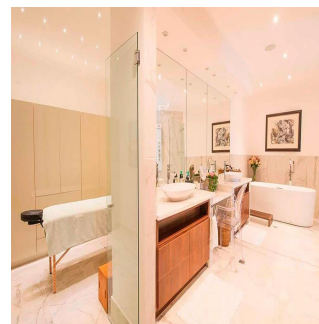

🚿 3 casas de banho

🏗️ 3 pisos

📏 3 qm superfície terrestre

🚗 3 espaços para automóveis

Tara Goldberg

Panama Luxury Living

Panamá, Panama - Hora local

+507 6459-4848

For sale or rent this prestigious 920m2 Penthouse located in the prestigious Belvedere Park Building in the heart of Coco del Mar, considered one of the most outstanding areas in Panama City becoming the best place to live. In addition to having amenities for the enjoyment of their daily lives. The main entrance has a height of 12 meters, Double height foyer, Double height room, 360° view of the sea and the city, 50 m in front of the sea, Family Room, Recreation room with bar, billiards, home cinema, Linn Surround System, 2 elevators with private access card, 225m2 of open terrace, Full body double glazed windows made in Germany