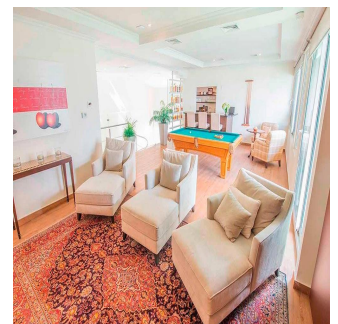

For sale or rent this prestigious 920m2 Penthouse located in the prestigious Belvedere Park Building in the heart of Coco del Mar, considered one of the most outstanding areas in Panama City becoming the best place to live. In addition to having amenities for the enjoyment of their daily lives. The main entrance has a height of 12 meters, Double height foyer, Double height room, 360° view of the sea and the city, 50 m in front of the sea, Family Room, Recreation room with bar, billiards, home cinema, Linn Surround System, 2 elevators with private access card, 225m2 of open terrace, Full body double glazed windows made in Germany