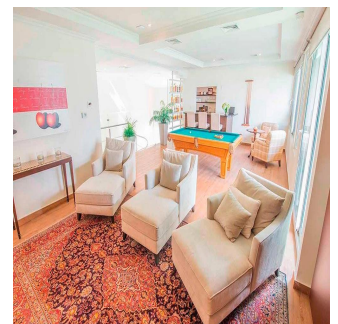

🏠 3 pisos

📏 3 qm superfície terrestre

🚗 3 espaços para automóveis

**Tara Goldberg**

Panama Luxury Living

Panamá, Panama - Hora local

+507 6459-4848

For sale or rent this prestigious 920m2 Penthouse located in the prestigious Belvedere Park Building in the heart of Coco del Mar, considered one of the most outstanding areas in Panama City becoming the best place to live. In addition to having amenities for the enjoyment of their daily lives. The main entrance has a height of 12 meters, Double height foyer, Double height room, 360° view of the sea and the city, 50 m in front of the sea, Family Room, Recreation room with bar, billiards, home cinema, Linn Surround System, 2 elevators with private access card, 225m2 of open terrace, Full body double glazed windows made in Germany