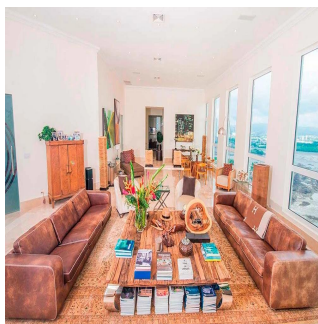

🏠 3 pisos

📏 3 qm superfície terrestre

🚗 3 espaços para automóveis

**Tara Goldberg**

Panama Luxury Living

Panamá, Panama - Hora local

+507 6459-4848

For sale or rent this prestigious 920m2 Penthouse located in the prestigious Belvedere Park Building in the heart of Coco del Mar, considered one of the most outstanding areas in Panama City becoming the best place to live. In addition to having amenities for the enjoyment of their daily lives. The main entrance has a height of 12 meters, Double height foyer, Double height room, 360° view of the sea and the city, 50 m in front of the sea, Family Room, Recreation room with bar, billiards, home cinema, Linn Surround System, 2 elevators with private access card, 225m2 of open terrace, Full body double glazed windows made in Germany