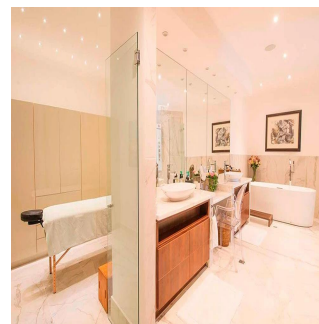

🏠 3 pisos

📏 3 qm superfície terrestre

🚗 3 espaços para automóveis

**Tara Goldberg**

Panama Luxury Living

Panamá, Panama - Hora local

+507 6459-4848

For sale or rent this prestigious 920m2 Penthouse located in the prestigious Belvedere Park Building in the heart of Coco del Mar, considered one of the most outstanding areas in Panama City becoming the best place to live. In addition to having amenities for the enjoyment of their daily lives. The main entrance has a height of 12 meters, Double height foyer, Double height room, 360° view of the sea and the city, 50 m in front of the sea, Family Room, Recreation room with bar, billiards, home cinema, Linn Surround System, 2 elevators with private access card, 225m2 of open terrace, Full body double glazed windows made in Germany