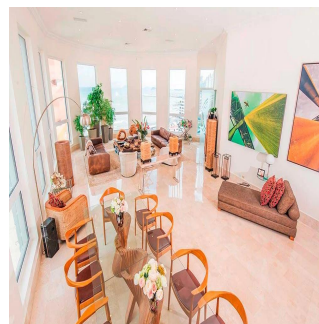

🏠 3 pisos

📏 3 qm superfície terrestre

🚗 3 espaços para automóveis

**Tara Goldberg**

Panama Luxury Living

Panamá, Panama - Hora local

+507 6459-4848

For sale or rent this prestigious 920m2 Penthouse located in the prestigious Belvedere Park Building in the heart of Coco del Mar, considered one of the most outstanding areas in Panama City becoming the best place to live. In addition to having amenities for the enjoyment of their daily lives. The main entrance has a height of 12 meters, Double height foyer, Double height room, 360° view of the sea and the city, 50 m in front of the sea, Family Room, Recreation room with bar, billiards, home cinema, Linn Surround System, 2 elevators with private access card, 225m2 of open terrace, Full body double glazed windows made in Germany