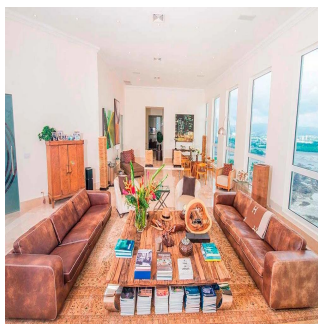

For sale or rent this prestigious 920m2 Penthouse located in the prestigious Belvedere Park Building in the heart of Coco del Mar, considered one of the most outstanding areas in Panama City becoming the best place to live. In addition to having amenities for the enjoyment of their daily lives. The main entrance has a height of 12 meters, Double height foyer, Double height room, 360° view of the sea and the city, 50 m in front of the sea, Family Room, Recreation room with bar, billiards, home cinema, Linn Surround System, 2 elevators with private access card, 225m2 of open terrace, Full body double glazed windows made in Germany