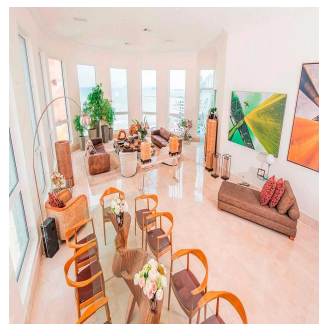

For sale or rent this prestigious 920m2 Penthouse located in the prestigious Belvedere Park Building in the heart of Coco del Mar, considered one of the most outstanding areas in Panama City becoming the best place to live. In addition to having amenities for the enjoyment of their daily lives. The main entrance has a height of 12 meters, Double height foyer, Double height room, 360° view of the sea and the city, 50 m in front of the sea, Family Room, Recreation room with bar, billiards, home cinema, Linn Surround System, 2 elevators with private access card, 225m2 of open terrace, Full body double glazed windows made in Germany