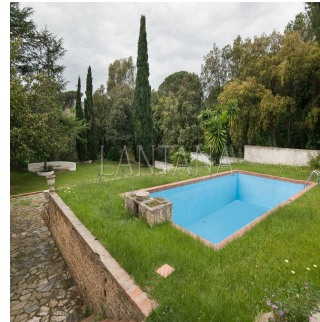

Cobertura

Large Rustic Estate For Sale

Hong Kong, Hong Kong Island, WAN CHAI, , , ,

- 3000 qm
- 0 quartos
- 8 quartos
- 0 casas de banho
- 0 pisos
- 0 qm superfície terrestre
- 0 espaços para automóveis

Jorge Serra

Lantana Premium Real Estate
Barcelona, Spain - Hora local

+34 934 442 859

Charming estate located on a large 15.000sqm plot. It offers a 3.000sqm built surface distributed in a main 3 story house + adjoining annexes. The estate has 8 bedrooms, however, as it is a property to be reformed, it is possible to redistribute the rooms and ambiances. The property has a spacious and bright kitchen, a large living room and dining room with fireplace and a beautiful gallery perfect to enjoy the landscape. On the upper floor you can enjoy the views from the lovely terraces. The house has a nice porch, parking spaces and surrounding buildings for various uses. Great investment opportunity.

Disponível Em: 11.08.2019

Chão: 4 Pavimentos: 4 Ano De Construção: 2017 Espaços Para Automóveis: 4 Ano De Construção: 2017 Tipo: Escritório