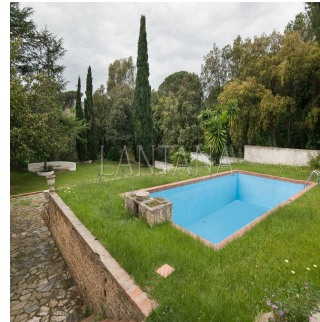

Lantana Premium Real Estate  
Barcelona, Spain - Hora local

+34 934 442 859

Charming estate located on a large 15.000sqm plot. It offers a 3.000sqm built surface distributed in a main 3 story house + adjoining annexes. The estate has 8 bedrooms, however, as it is a property to be reformed, it is possible to redistribute the rooms and ambiances. The property has a spacious and bright kitchen, a large living room and dining room with fireplace and a beautiful gallery perfect to enjoy the landscape. On the upper floor you can enjoy the views from the lovely terraces. The house has a nice porch, parking spaces and surrounding buildings for various uses. Great investment opportunity.