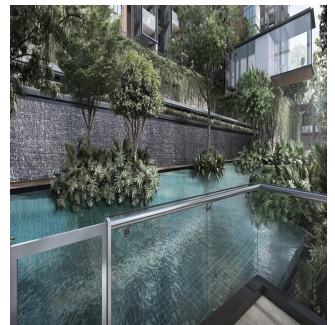

Cobertura

4 Bedroom Apartment For Sales In The View At Kismis

Hong Kong, Hong Kong Island, Sheung Wan, Lor Kismis, 18, ,

PREÇO DE VENDA

USD 1425900.00

- 94 qm
- 4 quartos
- 4 quartos
- 0 casas de banho
- 0 pisos
- 0 qm superfície terrestre
- 0 espaços para automóveis

Roxy-Pacific Holdings Limited
 Roxy Pacific Holdings Limited
 Singapore, Singapore - Hora local

+65 6440 9878

Inspired by the style of modern Tuscany, View at Kismis exudes a charm of its own. Retreat into your own home surrounded by rustic charm and be lavished with 50 facilities within the development — each crafted to evoke intimacy and tranquility. Seated within an enclave of landed houses, View at Kismis is set against a backdrop of nature for all who are in pursuit of their very own exclusive getaway. Contact: +65 3138 9676 TOP: 1st May 2023

Disponível Em: 08.08.2019

Chão: 4 Pavimentos: 4 Ano De Construção: 2017 Espaços Para Automóveis: 4 Ano De Construção: 2017 Tipo: Escritório

Found within 10 minutes drive from View at Kismis, Jurong Lake District offers businesses a vibrant ecosystem for advancement. Built upon the concept of flexible spaces and active programming that caters to different business and lifestyle needs, this up and coming economic centre is poised to be the next Central Business District (CBD) in Singapore. Similarly, a mere stone's throw away lies the startlingly large variety of fun activities that will provide hours of laughter and joy for the family. Economic centres: • Jurong Lake District • International Business Park • one-north