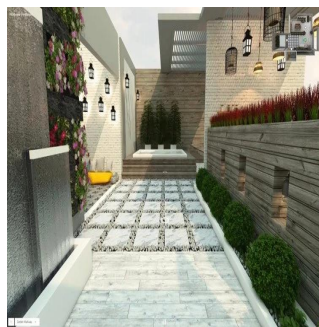

Cobertura

4 Bedroom Penthouse For Sale In Bukit Timah

Hong Kong, Ilha Hong Kong, Sheung Wan, Mount Sinai Dr, , ,

PREÇO DE VENDA

\$ 2751000.00

3067 qft 8 quartos 4 quartos 4 casas de banho

4 pisos 4 qft superfície terrestre 4 espaços para automóveis

Melvin Lim

Property Lim Brothers

Singapore, Singapore - Hora local

+65 90676710

Imagine dining Al-fresco in the comfort and privacy of your own home that overlooks a panoramic view of Bukit Timah. This 4-Bedroom 3067 sqft penthouse makes it possible with its spacious balcony and functional layout. Feel the gentle caress of the light breeze on your cheeks when you push open your balcony doors, this super high story unit. Within 600m, you can walk to the nearby Dover MRT station. And if you have children who are still schooling, don't fret! There are international schools and Henry Park Primary School which surrounds the area.