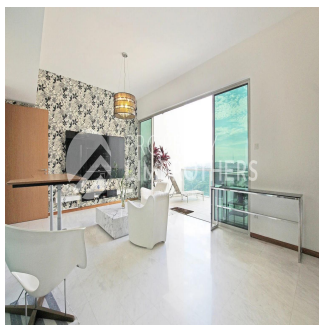

Cobertura

4 Bedroom Penthouse For Sale In Bukit Timah

Hong Kong, Ilha Hong Kong, Sheung Wan, Mount Sinai Dr, , ,

PREÇO DE VENDA

USD 2751000.00

- 🏠 3067 qft
- 🛏 8 quartos
- 🚗 4 quartos
- 🚿 4 casas de banho
- 🏗 4 pisos
- 📏 4 qft superfície terrestre
- 📦 4 espaços para automóveis

Melvin Lim
Property Lim Brothers
Singapore, Singapore - Hora local

[+65 90676710](tel:+6590676710)

Imagine dining Al-fresco in the comfort and privacy of your own home that overlooks a panoramic view of Bukit Timah. This 4-Bedroom 3067 sqft penthouse makes it possible with its spacious balcony and functional layout. Feel the gentle caress of the light breeze on your cheeks when you push open your balcony doors, this super high story unit. Within 600m, you can walk to the nearby Dover MRT station. And if you have children who are still schooling, don't fret! There are international schools and Henry Park Primary School which surrounds the area.