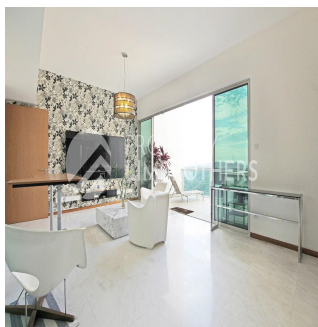

Cobertura

4 Bedroom Penthouse For Sale In Bukit Timah

Hong Kong, Ilha Hong Kong, Sheung Wan, Mount Sinai Dr, , ,

PREÇO DE VENDA

\$ 2751000.00

3067 qft 8 quartos 4 quartos 4 casas de banho

4 pisos 4 qft superfície terrestre 4 espaços para automóveis

Melvin Lim

Property Lim Brothers

Singapore, Singapore - Hora local

+65 90676710

Imagine dining Al-fresco in the comfort and privacy of your own home that overlooks a panoramic view of Bukit Timah. This 4-Bedroom 3067 sqft penthouse makes it possible with its spacious balcony and functional layout. Feel the gentle caress of the light breeze on your cheeks when you push open your balcony doors, this super high story unit. Within 600m, you can walk to the nearby Dover MRT station. And if you have children who are still schooling, don't fret! There are international schools and Henry Park Primary School which surrounds the area.