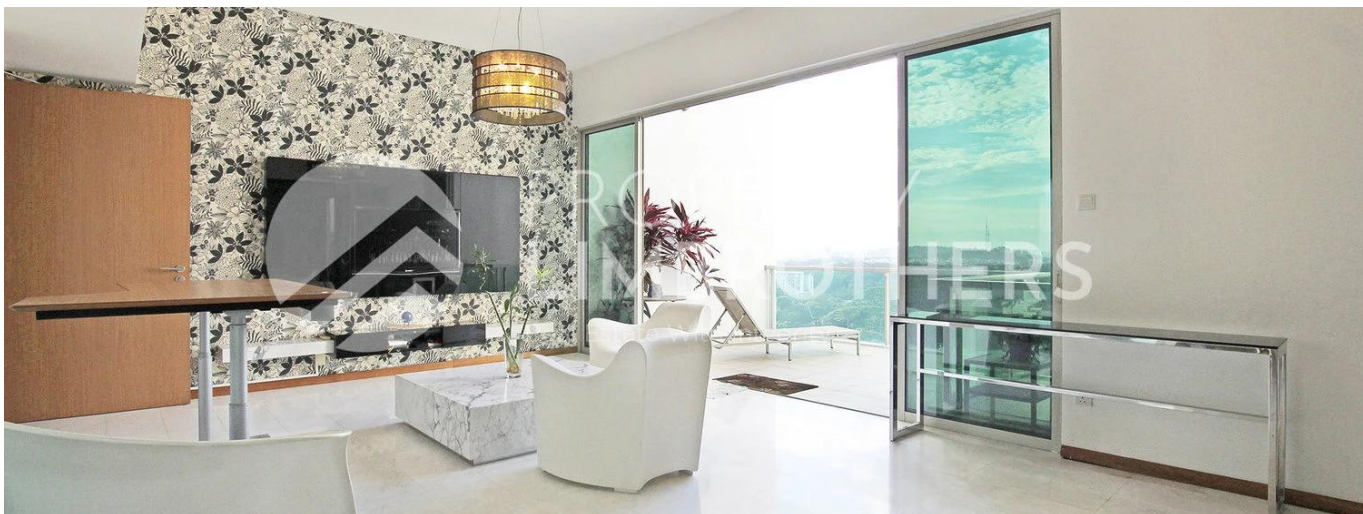

Cobertura

4 Bedroom Penthouse For Sale In Bukit Timah

Hong Kong, Ilha Hong Kong, Sheung Wan, Mount Sinai Dr, , ,

PREÇO DE VENDA

USD 2751000.00

- 🏠 3067 qft
- 🛏 8 quartos
- 🚗 4 quartos
- 🚿 4 casas de banho
- 🏗 4 pisos
- 📏 4 qft superfície terrestre
- 📦 4 espaços para automóveis

Melvin Lim
Property Lim Brothers
Singapore, Singapore - Hora local

[+65 90676710](tel:+6590676710)

Imagine dining Al-fresco in the comfort and privacy of your own home that overlooks a panoramic view of Bukit Timah. This 4-Bedroom 3067 sqft penthouse makes it possible with its spacious balcony and functional layout. Feel the gentle caress of the light breeze on your cheeks when you push open your balcony doors, this super high story unit. Within 600m, you can walk to the nearby Dover MRT station. And if you have children who are still schooling, don't fret! There are international schools and Henry Park Primary School which surrounds the area.