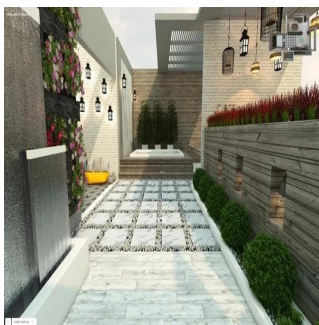

Cobertura

4 Bedroom Penthouse For Sale In Bukit Timah

Hong Kong, Ilha Hong Kong, Sheung Wan, Mount Sinai Dr, , ,

PREÇO DE VENDA

USD 2751000.00

- 🏠 3067 qft
- 🛏 8 quartos
- 🚗 4 quartos
- 🚿 4 casas de banho
- 🏗 4 pisos
- 📏 4 qft superfície terrestre
- 📦 4 espaços para automóveis

Melvin Lim
Property Lim Brothers
Singapore, Singapore - Hora local

[+65 90676710](tel:+6590676710)

Imagine dining Al-fresco in the comfort and privacy of your own home that overlooks a panoramic view of Bukit Timah. This 4-Bedroom 3067 sqft penthouse makes it possible with its spacious balcony and functional layout. Feel the gentle caress of the light breeze on your cheeks when you push open your balcony doors, this super high story unit. Within 600m, you can walk to the nearby Dover MRT station. And if you have children who are still schooling, don't fret! There are international schools and Henry Park Primary School which surrounds the area.