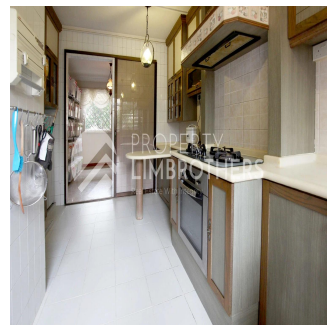

Cobertura

Grand Executive 3 Bedroom Maisonette

Hong Kong, Ilha Hong Kong, Níveis médios central, Tampines Ave 5, 858, 520858,

PREÇO DE VENDA

USD 579200.00

- 1571 qft
- 6 quartos
- 3 quartos
- 3 casas de banho
- 3 pisos
- 3 qft superfície terrestre
- 3 espaços para automóveis

Melvin Lim

Property Lim Brothers

Singapore, Singapore - Hora local

+65 90676710

Surround yourself with exquisite marble fittings! In this grand executive maisonette, you have access to spacious common areas and large bedroom sizes- all 3 bedrooms can fit a King Sized Bed comfortably! Plus point: This unit faces lush greenery which promises you good ventilation and scenic views. You will be utterly spoilt for choice since it only take you and your family a few minutes walk to Tampines Mall, Century Square, Tampines Mrt and many more!