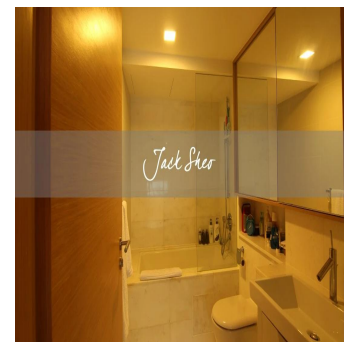

**Jack Sheo**  
 Jack Sheo  
 Singapore, Singapore - Hora local

 +65 93378483

Wilkie Studio is located at the Mount Emily enclave in Singapore's prime district 9. It is within close walking distance to Mount Emily Park, St Margaret's Primary School, NAFA and Singapore Management University. This Wilkie Studio duplex penthouse unit is in a very good condition and for sale at a great value. It has a squarish and regular layout and also enjoys good natural light. Lower floor (approx 1,200+ sqft), – living & dining space – kitchen – 3 bedrooms Upper floor (approx 600+ sqft), – roof terrace If you are on the lookout for a good 3 bedroom deal in district 9, this is it.