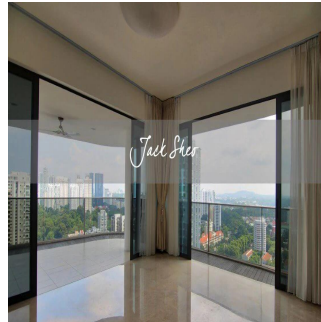

Cobertura

4 Bedroom Unit For Rent In Trilight

Hong Kong, Ilha Hong Kong, Sheung Wan, , ,

- 2335 qft
- 8 quartos
- 4 quartos
- 4 casas de banho
- 4 pisos
- 4 qft superfície terrestre
- 4 espaços para automóveis

Jack Sheo
 Jack Sheo
 Singapore, Singapore - Hora local

+65 93378483

Trilight is located in the Newton area which is among Singapore’s prime district. The condo is within short walking distance to 3 shopping malls and Newton MRT station. Newton MRT station is one station away from Orchard MRT. This unit is located on level 25 and boasts a panoramic view of the neighbourhood. The unit is spacious, bright and has a wrap around balcony that cuddles the living room and master bedroom. There is a wet and dry kitchen and a helper’s room and bathroom. This is perfect for tenants who like high rise living and spacious units.