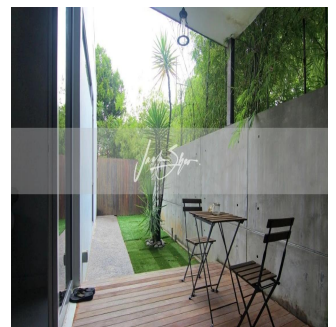

# Corner Terrace For Sale In Siglap Vicinity

Hong Kong, Ilha Hong Kong, Pokfulam, Siglap Rd, , ,

PREÇO DE VENDA

**USD 3486000.00**

🏠 3100 qft    🛏️ 10 quartos    🚗 6 quartos    🚿 4 casas de banho

🏗️ 4 pisos    📏 4 qft superfície terrestre    📄 4 espaços para automóveis

**Jack Sheo**

Jack Sheo

Singapore, Singapore - Hora local

+65 93378483

This is a beautiful and modern 3 storey corner terrace in the Siglap vicinity. There is an abundance of amenities within easy reach from this house. The house has an almost north-south orientation and has a double volume living area with an open concept kitchen. This is the current house configuration, 1st floor, :: parks two cars :: split living/dining :: one bedroom :: one bathroom :: open concept kitchen :: backyard :: garden :: helper's room + helper's toilet 2nd floor, :: family area :: two common bedrooms (shared bathroom) 3rd floor, :: two common bedrooms (shared bathroom) :: one ensuite master bedroom