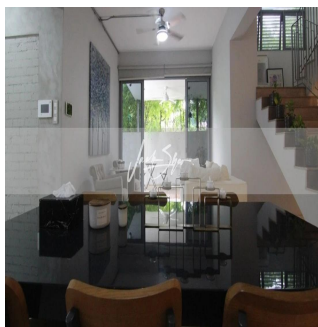

# Corner Terrace For Sale In Siglap Vicinity

Hong Kong, Ilha Hong Kong, Pokfulam, Siglap Rd, , ,

PREÇO DE VENDA

**USD 3486000.00**

🏠 3100 qft    🛏️ 10 quartos    🚗 6 quartos    🚿 4 casas de banho

🏗️ 4 pisos    📏 4 qft superfície terrestre    📄 4 espaços para automóveis

**Jack Sheo**

Jack Sheo

Singapore, Singapore - Hora local

+65 93378483

This is a beautiful and modern 3 storey corner terrace in the Siglap vicinity. There is an abundance of amenities within easy reach from this house. The house has an almost north-south orientation and has a double volume living area with an open concept kitchen. This is the current house configuration, 1st floor, :: parks two cars :: split living/dining :: one bedroom :: one bathroom :: open concept kitchen :: backyard :: garden :: helper's room + helper's toilet 2nd floor, :: family area :: two common bedrooms (shared bathroom) 3rd floor, :: two common bedrooms (shared bathroom) :: one ensuite master bedroom