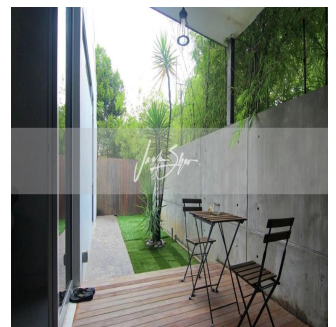

Cobertura

Corner Terrace For Sale In Siglap Vicinity

Hong Kong, Ilha Hong Kong, Pokfulam, Siglap Rd, , ,

PREÇO DE VENDA

\$ 3486000.00

3100 qft 10 quartos 6 quartos 4 casas de banho

4 pisos 4 qft superfície terrestre 4 espaços para automóveis

Jack Sheo

Jack Sheo

Singapore, Singapore - Hora local

+65 93378483

This is a beautiful and modern 3 storey corner terrace in the Siglap vicinity. There is an abundance of amenities within easy reach from this house. The house has an almost north-south orientation and has a double volume living area with an open concept kitchen. This is the current house configuration, 1st floor, :: parks two cars :: split living/dining :: one bedroom :: one bathroom :: open concept kitchen :: backyard :: garden :: helper's room + helper's toilet 2nd floor, :: family area :: two common bedrooms (shared bathroom) 3rd floor, :: two common bedrooms (shared bathroom) :: one ensuite master bedroom