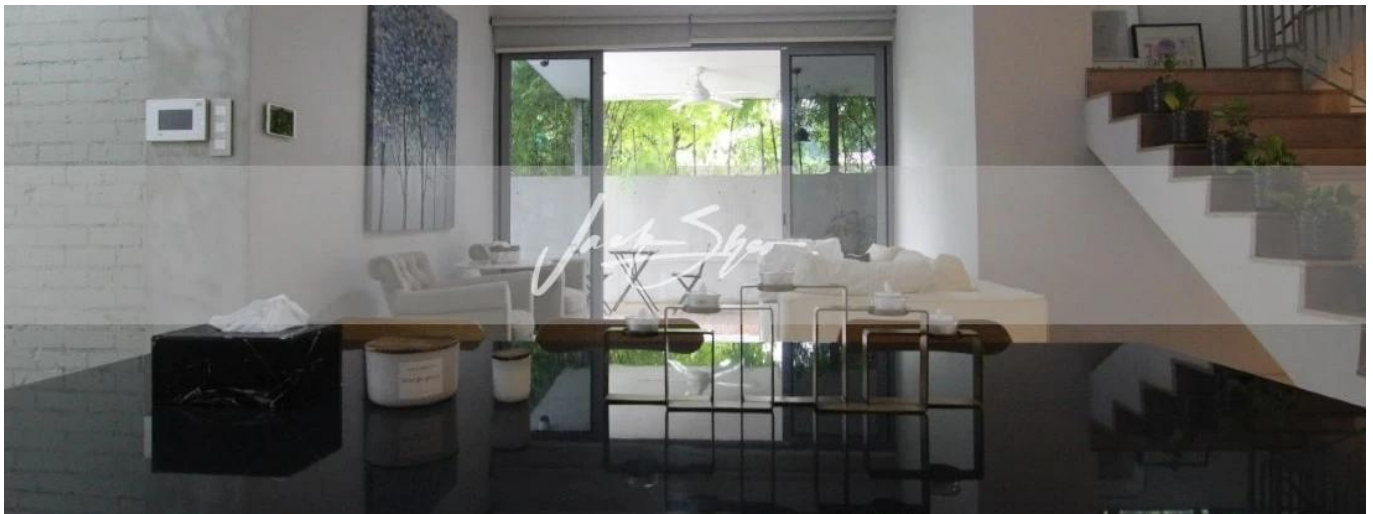

**Jack Sheo**

Jack Sheo

Singapore, Singapore - Hora local

+65 93378483

This is a beautiful and modern 3 storey corner terrace in the Siglap vicinity. There is an abundance of amenities within easy reach from this house. The house has an almost north-south orientation and has a double volume living area with an open concept kitchen. This is the current house configuration, 1st floor, :: parks two cars :: split living/dining :: one bedroom :: one bathroom :: open concept kitchen :: backyard :: garden :: helper's room + helper's toilet 2nd floor, :: family area :: two common bedrooms (shared bathroom) 3rd floor, :: two common bedrooms (shared bathroom) :: one ensuite master bedroom