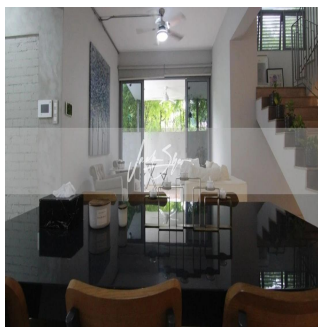

Cobertura

Corner Terrace For Sale In Siglap Vicinity

Hong Kong, Ilha Hong Kong, Pokfulam, Siglap Rd, , ,

PREÇO DE VENDA

\$ 3486000.00

3100 qft 10 quartos 6 quartos 4 casas de banho

4 pisos 4 qft superfície terrestre 4 espaços para automóveis

Jack Sheo

Jack Sheo

Singapore, Singapore - Hora local

+65 93378483

This is a beautiful and modern 3 storey corner terrace in the Siglap vicinity. There is an abundance of amenities within easy reach from this house. The house has an almost north-south orientation and has a double volume living area with an open concept kitchen. This is the current house configuration, 1st floor, :: parks two cars :: split living/dining :: one bedroom :: one bathroom :: open concept kitchen :: backyard :: garden :: helper's room + helper's toilet 2nd floor, :: family area :: two common bedrooms (shared bathroom) 3rd floor, :: two common bedrooms (shared bathroom) :: one ensuite master bedroom