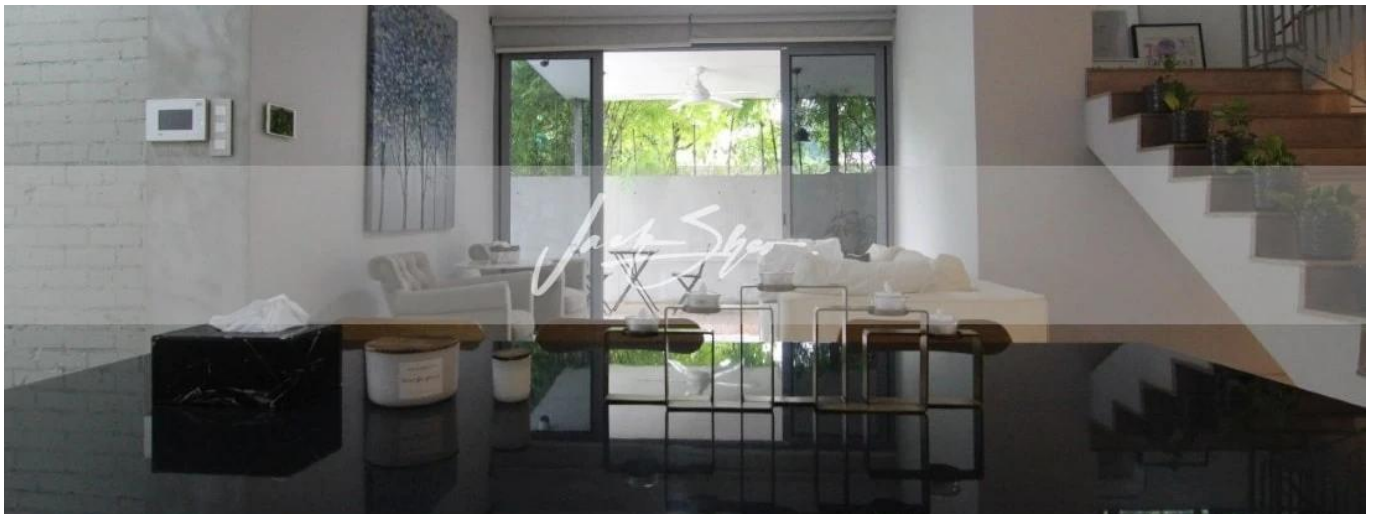

Cobertura

Corner Terrace For Sale In Siglap Vicinity

Hong Kong, Ilha Hong Kong, Pokfulam, Siglap Rd, , ,

PREÇO DE VENDA

\$ 3486000.00

3100 qft 10 quartos 6 quartos 4 casas de banho

4 pisos 4 qft superfície terrestre 4 espaços para automóveis

Jack Sheo

Jack Sheo

Singapore, Singapore - Hora local

+65 93378483

This is a beautiful and modern 3 storey corner terrace in the Siglap vicinity. There is an abundance of amenities within easy reach from this house. The house has an almost north-south orientation and has a double volume living area with an open concept kitchen. This is the current house configuration, 1st floor, :: parks two cars :: split living/dining :: one bedroom :: one bathroom :: open concept kitchen :: backyard :: garden :: helper's room + helper's toilet 2nd floor, :: family area :: two common bedrooms (shared bathroom) 3rd floor, :: two common bedrooms (shared bathroom) :: one ensuite master bedroom