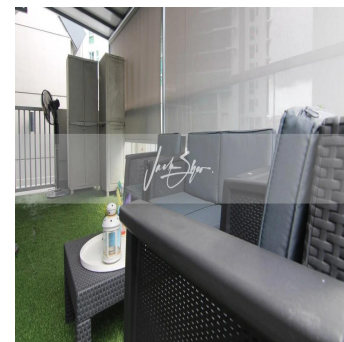

Cobertura

3 Bedroom Duplex Unit For Sale In Hills Twoone

Hong Kong, Baía Discovery, Baía Discovery, Hillview Ter, 21, 669232,

PREÇO DE VENDA

USD 942700.00

🏠 1141 qft 🛏️ 5 quartos 🚗 3 quartos 🚿 2 casas de banho

🏗️ 2 pisos 📏 2 qft superfície terrestre 📦 2 espaços para automóveis

Jack Sheo
 Jack Sheo
 Singapore, Singapore - Hora local

+65 93378483

Hills Twoone is a low-rise development located at 21 Hillview Terrace. This Hills Twoone penthouse unit for sale is tucked at a corner of the building. It is split into 2 levels in the following configuration: Lower floor: – 2 bedrooms (can accommodate queen-sized bed) – 1 common bathroom – living/dining/kitchen Upper floor: – ensuite master bedroom – sheltered terrace The layout is practical and compact which makes it easy to use and maintain. The unit also enjoys very good natural lighting.