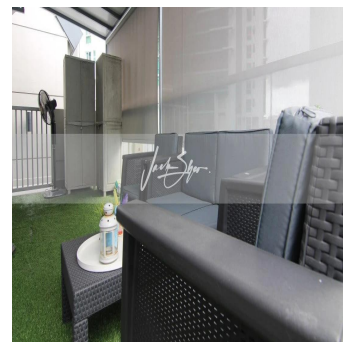

Cobertura

3 Bedroom Duplex Unit For Sale In Hills Twoone

Hong Kong, Baía Discovery, Baía Discovery, Hillview Ter, 21, 669232,

PREÇO DE VENDA

\$ 942700.00

- 1141 qft
- 5 quartos
- 3 quartos
- 2 casas de banho
- 2 pisos
- 2 qft superfície terrestre
- 2 espaços para automóveis

Jack Sheo
 Jack Sheo
 Singapore, Singapore - Hora local

+65 93378483

Hills Twoone is a low-rise development located at 21 Hillview Terrace. This Hills Twoone penthouse unit for sale is tucked at a corner of the building. It is split into 2 levels in the following configuration: Lower floor: – 2 bedrooms (can accommodate queen-sized bed) – 1 common bathroom – living/dining/kitchen Upper floor: – ensuite master bedroom – sheltered terrace The layout is practical and compact which makes it easy to use and maintain. The unit also enjoys very good natural lighting.