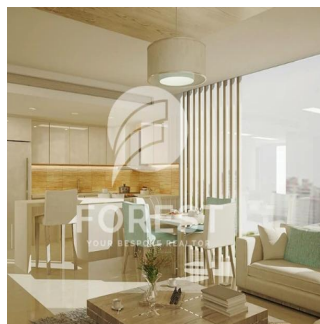

# High-End 2 Bedroom Apartment In Bloom Heights Jumeirah Village Circle

Austrália, Nova Gales do Sul, Ponta Millers, , , ,

PREÇO DE VENDA

**\$ 901000.00**

🏠 1076 qft

🛏️ 0 quartos

🛏️ 2 quartos

🚿 3 casas de banho