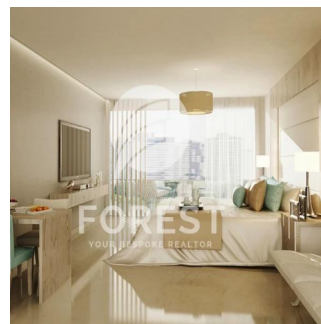

# High-End 2 Bedroom Apartment In Bloom Heights Jumeirah Village Circle

Austrália, Nova Gales do Sul, Ponta Millers, , , ,

PREÇO DE VENDA

**\$ 901000.00**

🏠 1076 qft

🛏️ 0 quartos

🛏️ 2 quartos

🚿 3 casas de banho