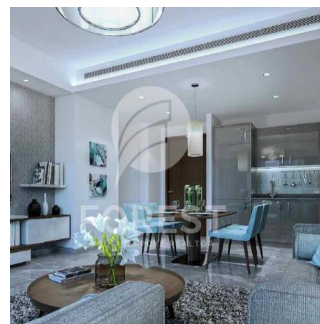

Cobertura

New Luxury 1 Bedroom Apartment In Sobha Creek Vista

Austrália, Nova Gales do Sul, Ponta Dawes, , , ,

PREÇO DE VENDA

$ 820000.00

493 qft

0 quartos

1 quartos

1 casas de banho

1 pisos

1 qft superfície terrestre

1 espaços para automóveis

Tetiana Tsybal

For Est Real Estate

Dubai, United Arab Emirates - Hora local

+971 55-909-1717

Amazing View.

Dispon?vel Em: 01.01.1970

Ch?o: 4

Pavimentos: 4

Ano De Constru??o: 2017

Espa?os Para Autom?veis: 4

Ano De Constru??o: 2017

Tipo: Escritório