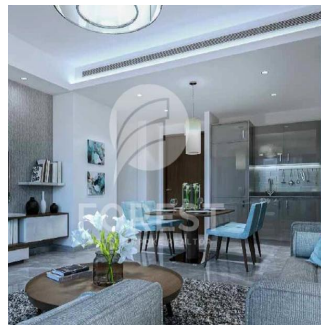

Cobertura

New Luxury 1 Bedroom Apartment In Sobha Creek Vista

Austrália, Nova Gales do Sul, Ponta Dawes, , , ,

PREÇO DE VENDA

USD 820000.00

493 qft

0 quartos

1 quartos

1 casas de banho

1 pisos

1 qft superfície terrestre

1 espaços para automóveis

Tetiana Tsybal
For Est Real Estate
Dubai, United Arab Emirates - Hora local

+971 55-909-1717

Amazing View.

Dispon?vel Em: 01.01.1970

Ch?: 4 Pavimentos: 4 Ano De Constru??o: 2017 Espa?os Para Autom?veis: 4

Ano De Constru??o: 2017

Tipo: Escritório