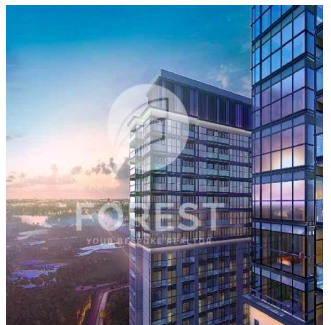

Cobertura

New Luxury 1 Bedroom Apartment In Sobha Creek Vista

Austrália, Nova Gales do Sul, Ponta Dawes, , , ,

PREÇO DE VENDA

USD 820000.00

493 qft

0 quartos

1 quartos

1 casas de banho

1 pisos

1 qft superfície terrestre

1 espaços para automóveis

Tetiana Tsybal
For Est Real Estate
Dubai, United Arab Emirates - Hora local

+971 55-909-1717

Amazing View.

Dispon?vel Em: 01.01.1970

Ch?: 4 Pavimentos: 4 Ano De Constru??o: 2017 Espa?os Para Autom?veis: 4

Ano De Constru??o: 2017

Tipo: Escritório