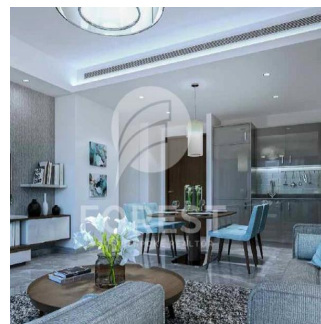

Cobertura

New Luxury 1 Bedroom Apartment In Sobha Creek Vista

Austrália, Nova Gales do Sul, Ponta Dawes, , , ,

PREÇO DE VENDA

USD 820000.00

493 qft

0 quartos

1 quartos

1 casas de banho

1 pisos

1 qft superfície terrestre

1 espaços para automóveis

Tetiana Tsybal
For Est Real Estate
Dubai, United Arab Emirates - Hora local

+971 55-909-1717

Amazing View.

Dispon?vel Em: 01.01.1970

Ch?o: 4 Pavimentos: 4 Ano De Constru??o: 2017 Espa?os Para Autom?veis: 4

Ano De Constru??o: 2017

Tipo: Escritório