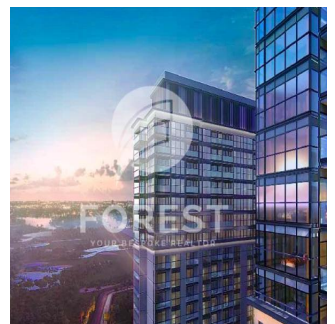

Cobertura

New Luxury 1 Bedroom Apartment In Sobha Creek Vista

Austrália, Nova Gales do Sul, Ponta Dawes, , , ,

PREÇO DE VENDA

USD 820000.00

493 qft

0 quartos

1 quartos

1 casas de banho

1 pisos

1 qft superfície terrestre

1 espaços para automóveis

Tetiana Tsybal
For Est Real Estate
Dubai, United Arab Emirates - Hora local

+971 55-909-1717

Amazing View.

Dispon?vel Em: 01.01.1970

Ch?o: 4 Pavimentos: 4 Ano De Constru??o: 2017 Espa?os Para Autom?veis: 4

Ano De Constru??o: 2017

Tipo: Escritório