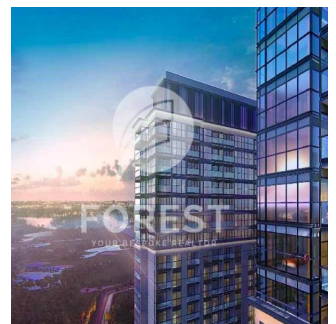

Cobertura

New Luxury 1 Bedroom Apartment In Sobha Creek Vista

Austrália, Nova Gales do Sul, Ponta Dawes, , , ,

PREÇO DE VENDA

$ 820000.00

493 qft

0 quartos

1 quartos

1 casas de banho

1 pisos

1 qft superfície terrestre

1 espaços para automóveis

Tetiana Tsybal

For Est Real Estate

Dubai, United Arab Emirates - Hora local

+971 55-909-1717

Amazing View.

Dispon?vel Em: 01.01.1970

Ch?o: 4

Pavimentos: 4

Ano De Constru??o: 2017

Espa?os Para Autom?veis: 4

Ano De Constru??o: 2017

Tipo: Escritório