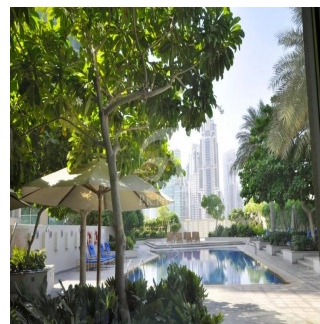

Spacious 2 bedroom Apartment. Open plan living with dining area with balcony, which overlooks & has stunning views of the Burj Khalifa and Dubai fountain. Photos are for illustration purpose only!

Dispon?vel Em: 01.01.1970