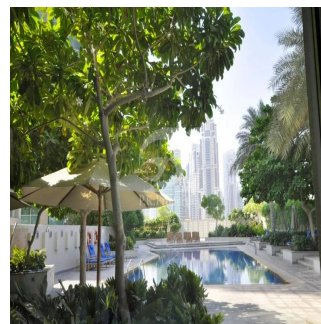

Yvonne Hunter

P.k. Properties

Dubai, United Arab Emirates - Hora local

+971 4 454 1140

Spacious 2 bedroom Apartment. Open plan living with dining area with balcony, which overlooks & has stunning views of the Burj Khalifa and Dubai fountain. Photos are for illustration purpose only!