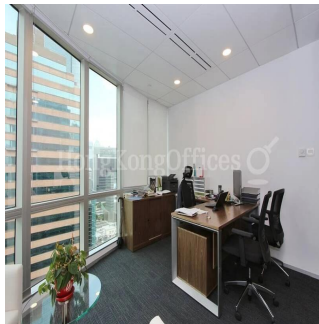

**Hong Kong Offices**  
 Hong Kong Offices  
 Admiralty, Hong Kong - Hora local

+852 3101 1448

View It offers an open view. There are views from two sides of this office. Internal Condition The fully fitted office is in good condition. The layout is efficient. The conference room is presentable. The meeting room is presentable. The manager room is spacious. The director room is large. The open office area is roomy enough for workstations and filing cabinets. It enjoys a direct lift lobby. Furniture is provided for a quick move in. Professionally designed reception greets your guests.