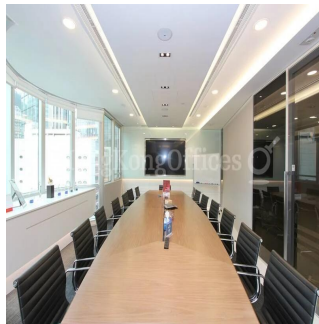

**Hong Kong Offices**  
 Hong Kong Offices  
 Admiralty, Hong Kong - Hora local

+852 3101 1448

View It offers an open view. There are views from two sides of this office. Internal Condition The fully fitted office is in good condition. The layout is efficient. The conference room is presentable. The meeting room is presentable. The manager room is spacious. The director room is large. The open office area is roomy enough for workstations and filing cabinets. It enjoys a direct lift lobby. Furniture is provided for a quick move in. Professionally designed reception greets your guests.