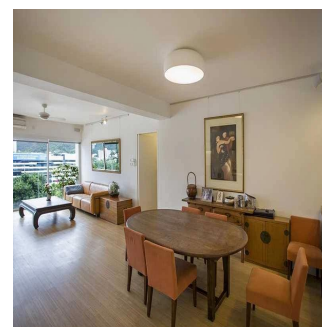

Cobertura

Great Family Home For Rent In Shouson Hill

Austrália, Nova Gales do Sul, Rosebery, Shouson Hill Rd W, 12, ,

PREÇO DE ALUGUER MENSAL

USD 10900.00

PREÇO DE VENDA

USD 0.00

🏠 1722 qm 🛏️ 5 quartos 🚗 3 quartos 🚿 2 casas de banho

🏗️ 2 pisos 📏 2 qm superfície terrestre 🚗 2 espaços para automóveis

Victoria Allan

Habitat Property
Central, Hong Kong - Hora local

☎️ +852 9779 0233

- Open view over the greenery of Shouson Hill
- Good size 3 bedrooms plus a study
- Conveniently located in Shouson Hill
- One car parking space
- Sole Agent - Contact Tish Hayward 6082 2245