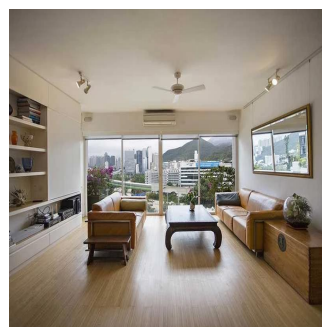

Cobertura

Great Family Home For Rent In Shouson Hill

Austrália, Nova Gales do Sul, Rosebery, Shouson Hill Rd W, 12, ,

PREÇO DE ALUGUER MENSAL

USD 10900.00

PREÇO DE VENDA

USD 0.00

🏠 1722 qm 🛏️ 5 quartos 🚗 3 quartos 🚿 2 casas de banho

🏗️ 2 pisos 📏 2 qm superfície terrestre 🚗 2 espaços para automóveis

Victoria Allan

Habitat Property
Central, Hong Kong - Hora local

☎️ +852 9779 0233

- Open view over the greenery of Shouson Hill
- Good size 3 bedrooms plus a study
- Conveniently located in Shouson Hill
- One car parking space
- Sole Agent - Contact Tish Hayward 6082 2245