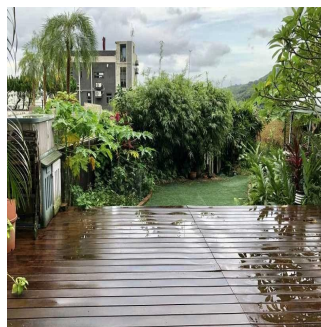

Cobertura

High Privacy Village House With Private Garden

Austrália, Nova Gales do Sul, Zetland, Tai Lam Wu Rd, , ,

PREÇO DE VENDA

\$ 2600000.00

🏠 2100 qft 🛏️ 7 quartos 🚗 4 quartos 🚿 3 casas de banho

🏗️ 3 pisos 📏 3 qft superfície terrestre 📄 3 espaços para automóveis

Victoria Allan

Habitat Property

Central, Hong Kong - Hora local

☎️ +852 9779 0233

• 2100 sf (Gross) with private garden and roof • Open mountain and green view • Fully detached house with 4 spacious bedroom • Efficient floor plan with spacious living and dining areas • Great outdoor space excellent for entertaining • Exclusive and convenient location, only 15 mins to MTR, shops and restaurants • Sole Agency - Please contact Nelson Chan 9097 9999 for viewings