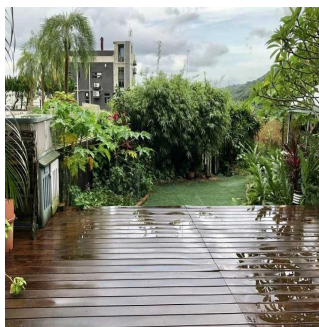

Cobertura

High Privacy Village House With Private Garden

Austrália, Nova Gales do Sul, Zetland, Tai Lam Wu Rd, , ,

PREÇO DE VENDA

USD 2600000.00

🏠 2100 qft 🛏️ 7 quartos 🚗 4 quartos 🚿 3 casas de banho

🏗️ 3 pisos 📏 3 qft superfície terrestre 📄 3 espaços para automóveis

Victoria Allan

Habitat Property

Central, Hong Kong - Hora local

☎️ +852 9779 0233

• 2100 sf (Gross) with private garden and roof • Open mountain and green view • Fully detached house with 4 spacious bedroom • Efficient floor plan with spacious living and dining areas • Great outdoor space excellent for entertaining • Exclusive and convenient location, only 15 mins to MTR, shops and restaurants • Sole Agency - Please contact Nelson Chan 9097 9999 for viewings