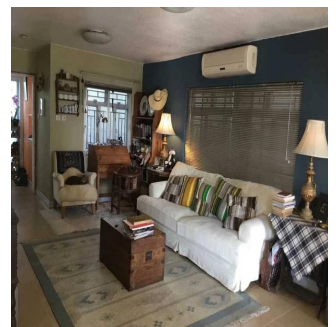

Cobertura

High Privacy Village House With Private Garden

Austrália, Nova Gales do Sul, Zetland, Tai Lam Wu Rd, , ,

PREÇO DE VENDA

\$ 2600000.00

🏠 2100 qft 🛏️ 7 quartos 🚗 4 quartos 🚿 3 casas de banho

🏗️ 3 pisos 📏 3 qft superfície terrestre 📄 3 espaços para automóveis

Victoria Allan

Habitat Property

Central, Hong Kong - Hora local

☎️ +852 9779 0233

• 2100 sf (Gross) with private garden and roof • Open mountain and green view • Fully detached house with 4 spacious bedroom • Efficient floor plan with spacious living and dining areas • Great outdoor space excellent for entertaining • Exclusive and convenient location, only 15 mins to MTR, shops and restaurants • Sole Agency - Please contact Nelson Chan 9097 9999 for viewings