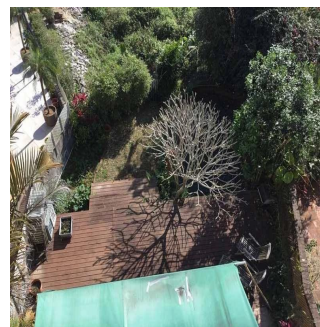

Cobertura

High Privacy Village House With Private Garden

Austrália, Nova Gales do Sul, Zetland, Tai Lam Wu Rd, , ,

PREÇO DE VENDA

\$ 2600000.00

🏠 2100 qft 🛏️ 7 quartos 🚗 4 quartos 🚿 3 casas de banho

🏗️ 3 pisos 📏 3 qft superfície terrestre 📄 3 espaços para automóveis

Victoria Allan

Habitat Property

Central, Hong Kong - Hora local

☎️ +852 9779 0233

• 2100 sf (Gross) with private garden and roof • Open mountain and green view • Fully detached house with 4 spacious bedroom • Efficient floor plan with spacious living and dining areas • Great outdoor space excellent for entertaining • Exclusive and convenient location, only 15 mins to MTR, shops and restaurants • Sole Agency - Please contact Nelson Chan 9097 9999 for viewings