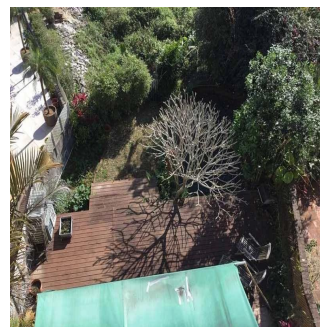

Cobertura

High Privacy Village House With Private Garden

Austrália, Nova Gales do Sul, Zetland, Tai Lam Wu Rd, , ,

PREÇO DE VENDA

USD 2600000.00

🏠 2100 qft 🛏️ 7 quartos 🚗 4 quartos 🚿 3 casas de banho

🏗️ 3 pisos 📏 3 qft superfície terrestre 📄 3 espaços para automóveis

Victoria Allan

Habitat Property

Central, Hong Kong - Hora local

☎️ +852 9779 0233

• 2100 sf (Gross) with private garden and roof • Open mountain and green view • Fully detached house with 4 spacious bedroom • Efficient floor plan with spacious living and dining areas • Great outdoor space excellent for entertaining • Exclusive and convenient location, only 15 mins to MTR, shops and restaurants • Sole Agency - Please contact Nelson Chan 9097 9999 for viewings