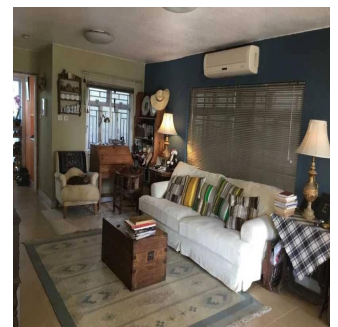

Cobertura

High Privacy Village House With Private Garden

Austrália, Nova Gales do Sul, Zetland, Tai Lam Wu Rd, , ,

PREÇO DE VENDA

USD 2600000.00

🏠 2100 qft 🛏️ 7 quartos 🚗 4 quartos 🚿 3 casas de banho

🏗️ 3 pisos 📏 3 qft superfície terrestre 📄 3 espaços para automóveis

Victoria Allan

Habitat Property

Central, Hong Kong - Hora local

☎️ +852 9779 0233

• 2100 sf (Gross) with private garden and roof • Open mountain and green view • Fully detached house with 4 spacious bedroom • Efficient floor plan with spacious living and dining areas • Great outdoor space excellent for entertaining • Exclusive and convenient location, only 15 mins to MTR, shops and restaurants • Sole Agency - Please contact Nelson Chan 9097 9999 for viewings