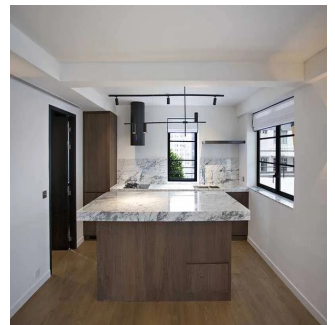

**Victoria Allan**

Habitat Property  
Central, Hong Kong - Hora local

+852 9779 0233

- Beautifully appointed hi end loft unit
- Open Plan fully fitted kitchen (incl dishwasher and wine fridge)
- Converted to a large one bedroom
- Enlarged livingroom
- One ensuite bathroom with rain shower
- Second Guest Bathroom
- Walk in wardrobe
- Plenty of storage
- Partially furnished
- Double glazed with bi-folding doors leading onto a huge 800sf+ terrace from the bedroom and living room
- Fiber Optic internet connection
- Fully surround sound installation
- Charming open city views
- Located next to the ML escalator
- Excellent location, close to shops and restaurants
- Sole Agent - Contact Tanya Hough 5360 3996