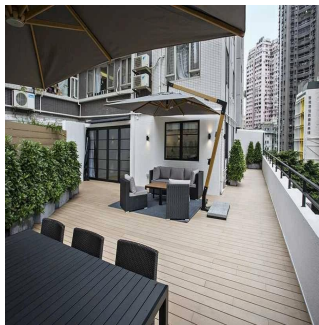

# Fully Renovated Loft Apartment With Huge Terrace

Austrália, Nova Gales do Sul, Pymble, Caine Rd, 80-88, ,

- 750 qm
- 2 quartos
- 1 quartos
- 1 casas de banho
- 1 pisos
- 1 qm superfície terrestre
- 1 espaços para automóveis

**Victoria Allan**

Habitat Property  
Central, Hong Kong - Hora local

+852 9779 0233

- Beautifully appointed hi end loft unit
- Open Plan fully fitted kitchen (incl dishwasher and wine fridge)
- Converted to a large one bedroom
- Enlarged livingroom
- One ensuite bathroom with rain shower
- Second Guest Bathroom
- Walk in wardrobe
- Plenty of storage
- Partially furnished
- Double glazed with bi-folding doors leading onto a huge 800sf+ terrace from the bedroom and living room
- Fiber Optic internet connection
- Fully surround sound installation
- Charming open city views
- Located next to the ML escalator
- Excellent location, close to shops and restaurants
- Sole Agent - Contact Tanya Hough 5360 3996