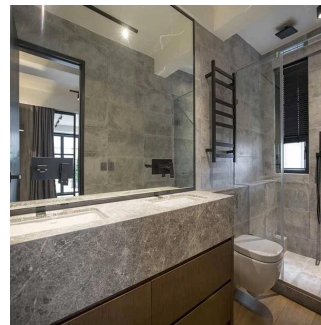

**Victoria Allan**

Habitat Property  
Central, Hong Kong - Hora local

+852 9779 0233

- Beautifully appointed hi end loft unit
- Open Plan fully fitted kitchen (incl dishwasher and wine fridge)
- Converted to a large one bedroom
- Enlarged livingroom
- One ensuite bathroom with rain shower
- Second Guest Bathroom
- Walk in wardrobe
- Plenty of storage
- Partially furnished
- Double glazed with bi-folding doors leading onto a huge 800sf+ terrace from the bedroom and living room
- Fiber Optic internet connection
- Fully surround sound installation
- Charming open city views
- Located next to the ML escalator
- Excellent location, close to shops and restaurants
- Sole Agent - Contact Tanya Hough 5360 3996