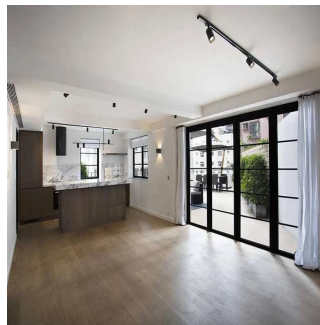

# Fully Renovated Loft Apartment With Huge Terrace

Austrália, Nova Gales do Sul, Pymble, Caine Rd, 80-88, ,

- 750 qm
- 2 quartos
- 1 quartos
- 1 casas de banho
- 1 pisos
- 1 qm superfície terrestre
- 1 espaços para automóveis

**Victoria Allan**

Habitat Property  
Central, Hong Kong - Hora local

+852 9779 0233

- Beautifully appointed hi end loft unit
- Open Plan fully fitted kitchen (incl dishwasher and wine fridge)
- Converted to a large one bedroom
- Enlarged livingroom
- One ensuite bathroom with rain shower
- Second Guest Bathroom
- Walk in wardrobe
- Plenty of storage
- Partially furnished
- Double glazed with bi-folding doors leading onto a huge 800sf+ terrace from the bedroom and living room
- Fiber Optic internet connection
- Fully surround sound installation
- Charming open city views
- Located next to the ML escalator
- Excellent location, close to shops and restaurants
- Sole Agent - Contact Tanya Hough 5360 3996