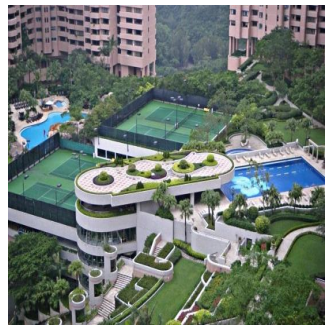

Penthouse

Tai Tam Apartment For Sale

Australia, Nowa Południowa Walia, Wzgórze Rouse, Tai Tam Reservoir Rd, 88, ,

SALES PRICE

USD 9860000.00

-  2787 qm
-  5 rooms
-  3 bedrooms
-  2 bathrooms
-  2 floors
-  2 qm land area
-  2 car spaces

Maureen Mills

Executive Homes Hong Kong

Centra, Hong Kong - Czas lokalny

 +852 2537 1177

This iconic development, completed in 1989, in the middle of HK island, consists of totally eighteen 20 storey blocks of differing sized apartments. Towers 1 & 2 are fully furnished serviced apartments, either studios or 1-3 bedrooms. The other towers are residential ones and range from 1001 sf - 2626 sf saleable areas, with 2-4 bedrooms plus study. There are a total of 779 residential apartments. The development is surrounded by walking trails and a country park and has extensive clubhouse facilities.