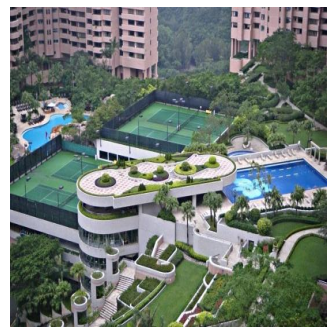

Penthouse

Tai Tam Apartment For Sale

Australia, Nowa Południowa Walia, Wzgórze Rouse, Tai Tam Reservoir Rd, 88, ,

SALES PRICE

\$ 9860000.00

- 2787 qm
- 5 rooms
- 3 bedrooms
- 2 bathrooms
- 2 floors
- 2 qm land area
- 2 car spaces

Maureen Mills

Executive Homes Hong Kong

Centra, Hong Kong - Czas lokalny

+852 2537 1177

This iconic development, completed in 1989, in the middle of HK island, consists of totally eighteen 20 storey blocks of differing sized apartments. Towers 1 & 2 are fully furnished serviced apartments, either studios or 1-3 bedrooms. The other towers are residential ones and range from 1001 sf - 2626 sf saleable areas, with 2-4 bedrooms plus study. There are a total of 779 residential apartments. The development is surrounded by walking trails and a country park and has extensive clubhouse facilities.