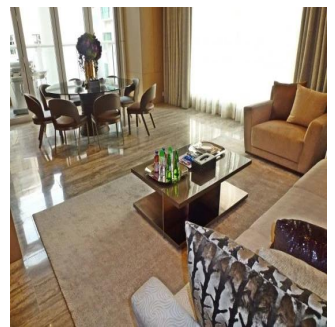

Penthouse

Soho 189 Apartment For Sale

Australia, Nowa Południowa Walia, Punkt Młynarzy, Queen's Rd W, 189, ,

SALES PRICE

USD 3210000.00

- 🏠 1567 qm
- 🏠 5 rooms
- 🛏 3 bedrooms
- 🚿 2 bathrooms
- 🏠 2 floors
- 📏 2 qm land area
- 🚗 2 car spaces

Maureen Mills

Executive Homes Hong Kong

Centra, Hong Kong - Czas lokalny

+852 2537 1177

This is a single, high quality, modern high rise with 32 storeys completed in 2013 and located on the border of Sai Yin Pun and Kennedy Town on Queen's Road West. It was developed by our top developers who used high end fixtures and fittings and sold the majority as fully furnished apartments. The interior of all units are spaciouly and practically laid out. It offers a total of 149 residential units and 3 floors club facilities including a sky garden, gym, swimming pool, outdoor children play area and BBQ area. Typical units include 2 bedrooms to 3 bedrooms. Sizes range from 507-1567 sf saleable areas.