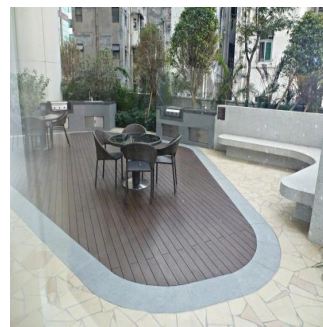

**Maureen Mills**

Executive Homes Hong Kong

Centra, Hong Kong - Czas lokalny

📞 +852 2537 1177

This is a single, high quality, modern high rise with 32 storeys completed in 2013 and located on the border of Sai Yin Pun and Kennedy Town on Queen's Road West. It was developed by our top developers who used high end fixtures and fittings and sold the majority as fully furnished apartments. The interior of all units are spaciouly and practically laid out. It offers a total of 149 residential units and 3 floors club facilities including a sky garden, gym, swimming pool, outdoor children play area and BBQ area. Typical units include 2 bedrooms to 3 bedrooms. Sizes range from 507-1567 sf saleable areas.

## Outdoor Amenities