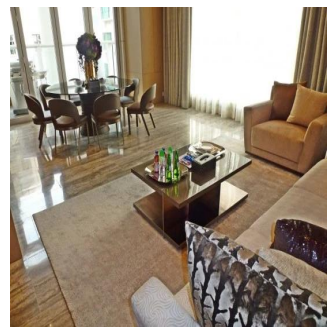

**Maureen Mills**

Executive Homes Hong Kong

Centra, Hong Kong - Czas lokalny

📞 +852 2537 1177

This is a single, high quality, modern high rise with 32 storeys completed in 2013 and located on the border of Sai Yin Pun and Kennedy Town on Queen's Road West. It was developed by our top developers who used high end fixtures and fittings and sold the majority as fully furnished apartments. The interior of all units are spaciouly and practically laid out. It offers a total of 149 residential units and 3 floors club facilities including a sky garden, gym, swimming pool, outdoor children play area and BBQ area. Typical units include 2 bedrooms to 3 bedrooms. Sizes range from 507-1567 sf saleable areas.