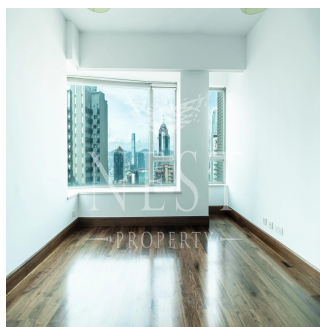

Penthouse

Apartment For Rent In Robinson Road

Australia, Nowa Południowa Walia, Skały, Robinson Rd, 31, ,

MIESIECZNA CENA WYNAJMU

USD 17700.00

SALES PRICE

USD 0.00

- 🏠 2058 qm
- 🏠 7 rooms
- 🛏️ 4 bedrooms
- 🚿 3 bathrooms
- 🏠 3 floors
- 📏 3 qm land area
- 🚗 3 car spaces

Naomi Budden
 Nest Property
 Sheung Wan, Hong Kong - Czas lokalny

 **+852 3689 7523**

FEATURES: Balcony, Helper's Room BUILDING FACILITIES: Swimming Pool, Gym, Children's Play Area / Playground, Pet Friendly