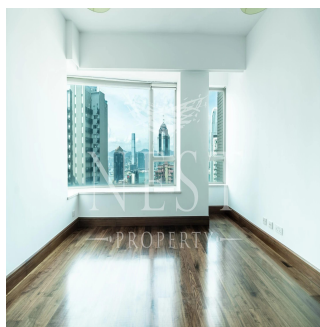

Penthouse

Apartment For Rent In Robinson Road

Australia, Nowa Południowa Walia, Skały, Robinson Rd, 31, ,

MIESIECZNA CENA WYNAJMU

\$ 17700.00

SALES PRICE

\$ 0.00

- 🏠 2058 qm
- 🛏️ 7 rooms
- 🛏️ 4 bedrooms
- 🚿 3 bathrooms
- 🏗️ 3 floors
- 📏 3 qm land area
- 🚗 3 car spaces

Naomi Budden
 Nest Property
 Sheung Wan, Hong Kong - Czas lokalny

+852 3689 7523

FEATURES: Balcony, Helper's Room BUILDING FACILITIES: Swimming Pool, Gym, Children's Play Area / Playground, Pet Friendly