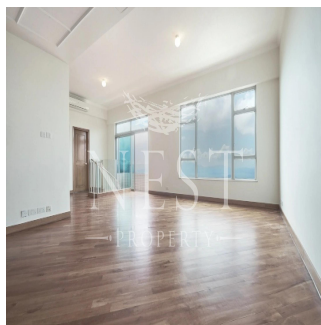

# Apartment For Rent In Chelsea Court

Australia, Nowa Południowa Walia, Punkt Młynarzy, Mount Kellett Rd, 63, ,

MIESIECZNA CENA WYNAJMU

**\$ 21800.00**

SALES PRICE

**\$ 0.00**

- 2378 qm
- 9 rooms
- 4 bedrooms
- 5 bathrooms
- 5 floors
- 5 qm land area
- 5 car spaces

**Naomi Budden**  
Nest Property  
Sheung Wan, Hong Kong - Czas lokalny

+852 3689 7523

**FEATURES:**

Duplex, Terrace, Balcony, Helper's Room, Car Park, Walk-In Closet

**BUILDING FACILITIES:**

Swimming Pool