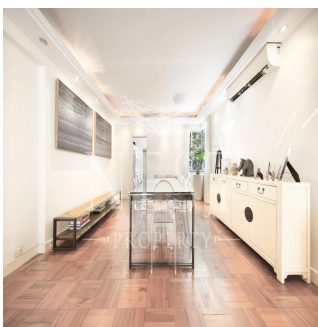

Naomi Budden
Nest Property
Sheung Wan, Hong Kong - Czas lokalny

+852 3689 7523

FEATURES:

Balcony, Helper's Room, Car Park

BUILDING FACILITIES:

Shuttle Bus

Available From: 22.07.2019

Floor: 4 Floors: 4 Rok Zbudowany: 2017 Car Spaces: 4 Year Of Construction: 2017 Type: Office