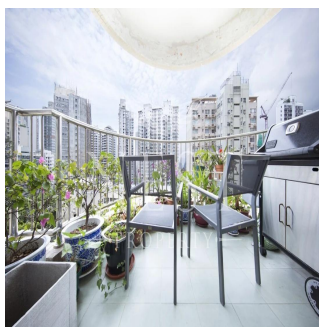

Penthouse

Apartment For Rent In Pearl Gardens

Australia, Nowa Południowa Walia, Sydney, Conduit Rd, 7, ,

MIESIECZNA CENA WYNAJMU

USD 9900.00

SALES PRICE

USD 0.00

- 🏠 2100 qm
- 🛏 6 rooms
- 🛏 4 bedrooms
- 🚿 2 bathrooms
- 🏗 2 floors
- 📏 2 qm land area
- 🚗 2 car spaces

Naomi Budden
Nest Property
Sheung Wan, Hong Kong - Czas lokalny

+852 3689 7523

FEATURES:

Balcony, Helper's Room, Car Park

BUILDING FACILITIES:

Shuttle Bus

Available From: 22.07.2019