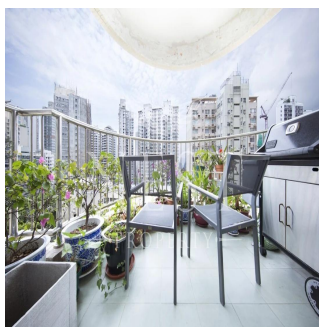

Naomi Budden
Nest Property
Sheung Wan, Hong Kong - Czas lokalny

+852 3689 7523

FEATURES:

Balcony, Helper's Room, Car Park

BUILDING FACILITIES:

Shuttle Bus

Available From: 22.07.2019

Floor: 4 Floors: 4 Rok Zbudowany: 2017 Car Spaces: 4 Year Of Construction: 2017 Type: Office