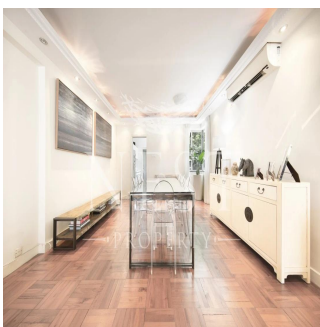

Penthouse

Apartment For Rent In Pearl Gardens

Australia, Nowa Południowa Walia, Sydney, Conduit Rd, 7, ,

MIESIECZNA CENA WYNAJMU

USD 9900.00

SALES PRICE

USD 0.00

- 🏠 2100 qm
- 🛏 6 rooms
- 🛏 4 bedrooms
- 🚿 2 bathrooms
- 🏗 2 floors
- 📏 2 qm land area
- 🚗 2 car spaces

Naomi Budden
Nest Property
Sheung Wan, Hong Kong - Czas lokalny

+852 3689 7523

FEATURES:

Balcony, Helper's Room, Car Park

BUILDING FACILITIES:

Shuttle Bus

Available From: 22.07.2019