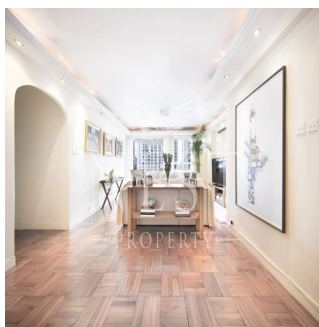

Penthouse

Apartment For Rent In Pearl Gardens

Australia, Nowa Południowa Walia, Sydney, Conduit Rd, 7, ,

MIESIECZNA CENA WYNAJMU

USD 9900.00

SALES PRICE

USD 0.00

- 🏠 2100 qm
- 🛏 6 rooms
- 🛏 4 bedrooms
- 🚿 2 bathrooms
- 🏗 2 floors
- 📏 2 qm land area
- 🚗 2 car spaces

Naomi Budden
Nest Property
Sheung Wan, Hong Kong - Czas lokalny

+852 3689 7523

FEATURES:

Balcony, Helper's Room, Car Park

BUILDING FACILITIES:

Shuttle Bus

Available From: 22.07.2019