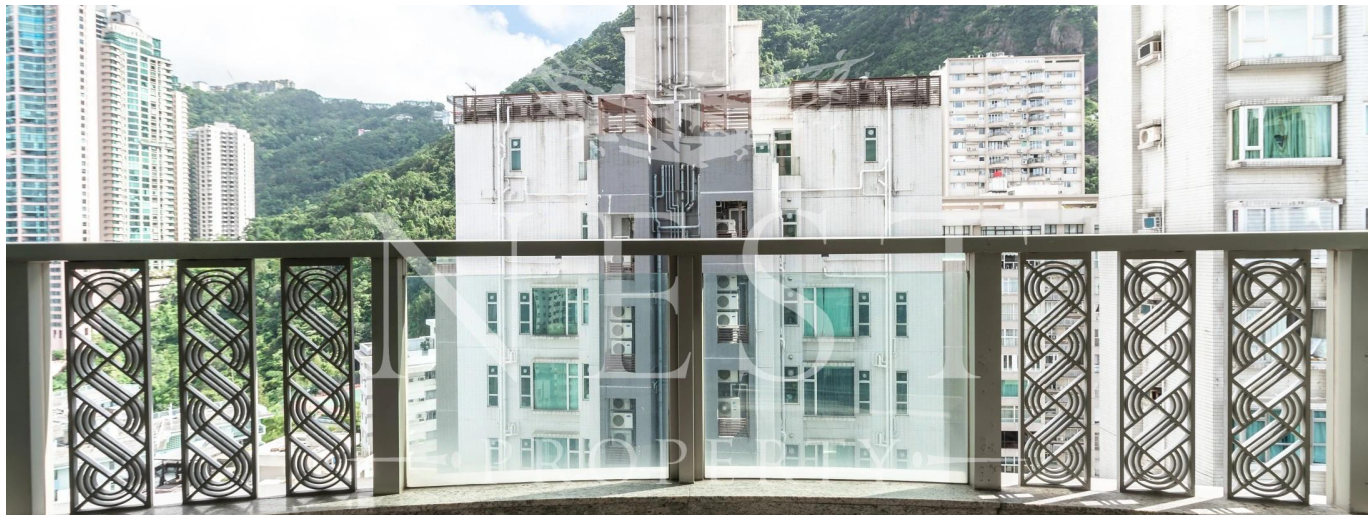

Penthouse

Apartment For Sale And Rent In Robinson Road 31

Australia, Nowa Południowa Walia, Skały, Robinson Rd, 31, ,

MIESIECZNA CENA WYNAJMU

$ 14100.00

SALES PRICE

$ 6700000.00

- 1758 qm
- 7 rooms
- 4 bedrooms
- 3 bathrooms
- 3 floors
- 3 qm land area
- 3 car spaces

Naomi Budden
Nest Property
Sheung Wan, Hong Kong - Czas lokalny

+852 3689 7523

FEATURES:

Balcony, Helper's Room, Car Park

Available From: 22.07.2019

Floor: 4   Floors: 4   Rok Zbudowany: 2017   Car Spaces: 4   Year Of Construction: 2017   Type: Office