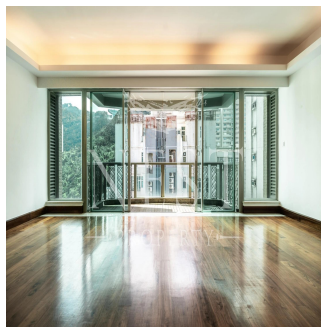

Penthouse

Apartment For Sale And Rent In Robinson Road 31

Australia, Nowa Południowa Walia, Skały, Robinson Rd, 31, ,

MIESIECZNA CENA WYNAJMU

$ 14100.00

SALES PRICE

$ 6700000.00

- 1758 qm
- 7 rooms
- 4 bedrooms
- 3 bathrooms
- 3 floors
- 3 qm land area
- 3 car spaces

Naomi Budden
Nest Property
Sheung Wan, Hong Kong - Czas lokalny

+852 3689 7523

FEATURES:

Balcony, Helper's Room, Car Park

Available From: 22.07.2019

Floor: 4   Floors: 4   Rok Zbudowany: 2017   Car Spaces: 4   Year Of Construction: 2017   Type: Office