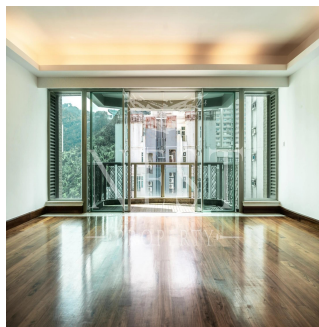

Naomi Budden
Nest Property
Sheung Wan, Hong Kong - Czas lokalny

+852 3689 7523

FEATURES:

Balcony, Helper's Room, Car Park

Available From: 22.07.2019

Floor: 4 Floors: 4 Rok Zbudowany: 2017 Car Spaces: 4 Year Of Construction: 2017 Type: Office