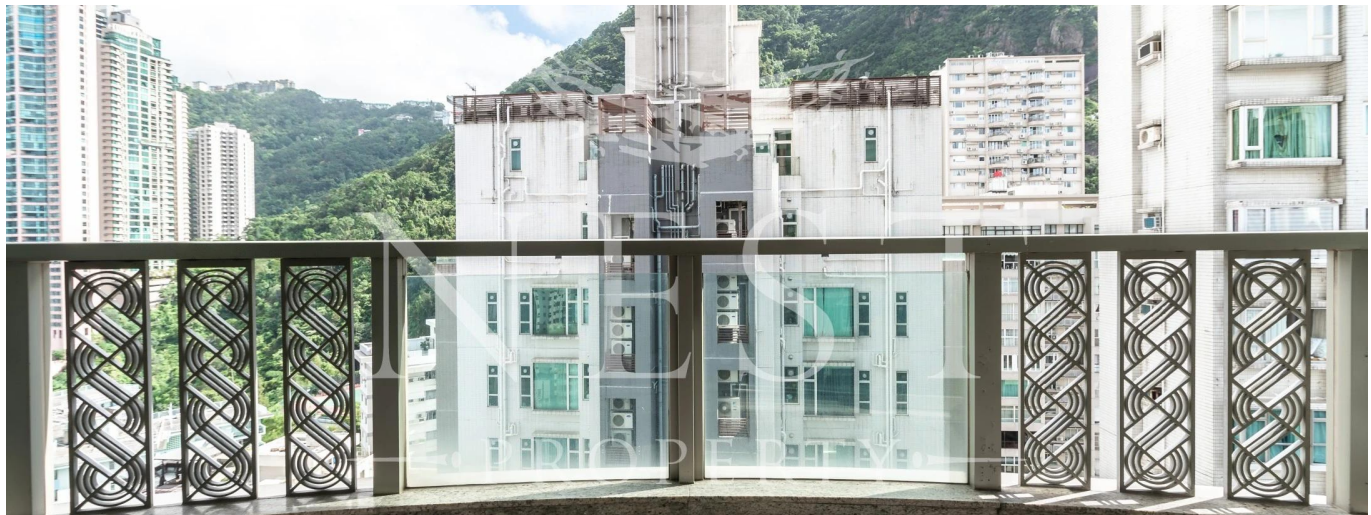

Penthouse

Apartment For Sale And Rent In Robinson Road 31

Australia, Nowa Południowa Walia, Skały, Robinson Rd, 31, ,

MIESIECZNA CENA WYNAJMU

USD 14100.00

SALES PRICE

USD 6700000.00

- 1758 qm
- 7 rooms
- 4 bedrooms
- 3 bathrooms
- 3 floors
- 3 qm land area
- 3 car spaces

Naomi Budden
Nest Property
Sheung Wan, Hong Kong - Czas lokalny

+852 3689 7523

FEATURES:

Balcony, Helper's Room, Car Park

Available From: 22.07.2019

Floor: 4   Floors: 4   Rok Zbudowany: 2017   Car Spaces: 4   Year Of Construction: 2017   Type: Office