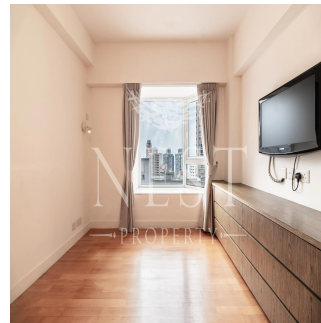

Naomi Budden
Nest Property
Sheung Wan, Hong Kong - Czas lokalny

☎️ **+852 3689 7523**

FEATURES:

Rooftop

BUILDING FACILITIES:

Gym, Children's Play Area / Playground, Shuttle Bus

Available From: 22.07.2019

Floor: 4 Floors: 4 Rok Zbudowany: 2017 Car Spaces: 4 Year Of Construction: 2017 Type: Office