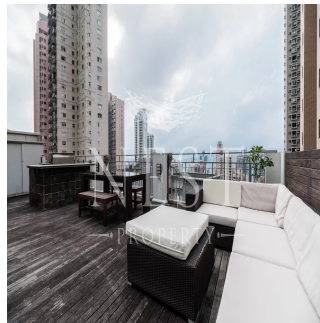

Naomi Budden
Nest Property
Sheung Wan, Hong Kong - Czas lokalny

☎️ **+852 3689 7523**

FEATURES:

Rooftop

BUILDING FACILITIES:

Gym, Children's Play Area / Playground, Shuttle Bus

Available From: 22.07.2019

Floor: 4 Floors: 4 Rok Zbudowany: 2017 Car Spaces: 4 Year Of Construction: 2017 Type: Office