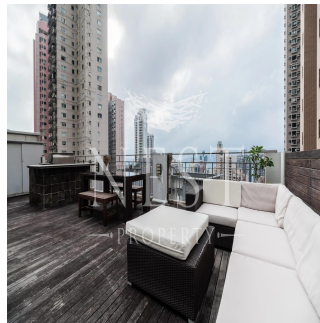

Naomi Budden
Nest Property
Sheung Wan, Hong Kong - Czas lokalny

☎ +852 3689 7523

FEATURES:

Rooftop

BUILDING FACILITIES:

Gym, Children's Play Area / Playground, Shuttle Bus

Available From: 22.07.2019

Floor: 4 Floors: 4 Rok Zbudowany: 2017 Car Spaces: 4 Year Of Construction: 2017 Type: Office