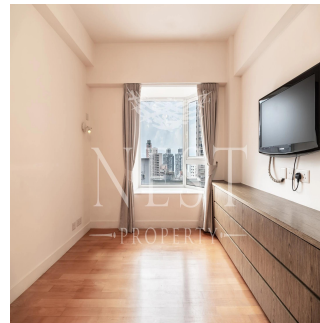

Naomi Budden
Nest Property
Sheung Wan, Hong Kong - Czas lokalny

☎ +852 3689 7523

FEATURES:

Rooftop

BUILDING FACILITIES:

Gym, Children's Play Area / Playground, Shuttle Bus

Available From: 22.07.2019

Floor: 4 Floors: 4 Rok Zbudowany: 2017 Car Spaces: 4 Year Of Construction: 2017 Type: Office