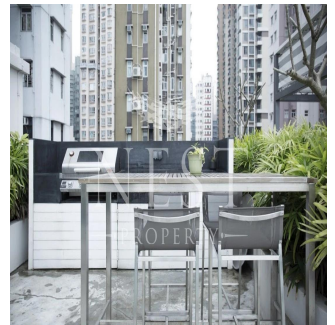

Penthouse

Tung Fat Building For Sale

New Praya Kennedy Town, , ,

SALES PRICE

$ 40800000.00

🏠 13461 qm   🏠 30 rooms   🛏 15 bedrooms   🚿 15 bathrooms

🏗 15 floors   📐 15 qm land area   🚗 15 car spaces

Naomi Budden

Nest Property

Sheung Wan, Hong Kong - Czas lokalny

☎ **+852 3689 7523**

Available From: 22.07.2019

Floor: 4   Floors: 4   Rok Zbudowany: 2017   Car Spaces: 4   Year Of Construction: 2017   Type: Office