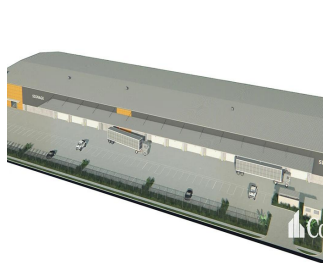

Penthouse

Large Format Warehousing Facility

Republika Południowej Afryki, Gauteng, Sandton, , 4207,

- 8893 qm
- 0 rooms
- 0 bedrooms
- 0 bathrooms
- 0 floors
- 0 qm land area
- 0 car spaces

Paul Bates

Corwells Commercial Property
Yatala, Australia - Czas lokalny

+61 423 699 966

- High clearance warehouse of 8,493sqm - Multiple electricity operated roller doors 6m high x 6m wide - 400sqm of two level corporate office - Dual 10m wide driveway crossovers - 12m deep full length all weather awning - Efficient construction providing sustainability and energy savings - Empire Estate is the largest industrial estate on the Gold Coast - Call Exclusive Agent to discuss requirements This unique opportunity is situated in the heart of the Yatala Enterprise Area. Ideally located between the two largest consumer markets of Brisbane and the Gold Coast with direct access from the M1 via Exit 38 and Exit 41 in both north and south directions.

Available From: 17.07.2019

Floor: 4 Floors: 4 Rok Zbudowany: 2017 Car Spaces: 4 Year Of Construction: 2017 Type: Office

Udogodnienia

ID	Identyfikator nieruchomości
----	-----------------------------

Outdoor Amenities