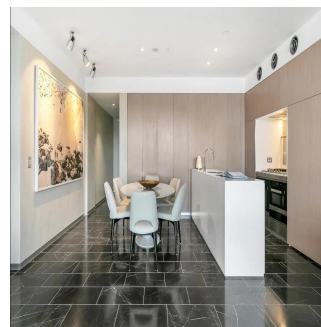

Penthouse

Furnished Luxury Waterfront Apartment

Republika Południowej Afryki, Gauteng, Midrand, Barangaroo Avenue, 15, 2000,

MIESIECZNA CENA WYNAJMU

\$ 8.80

- qm
- 4 rooms
- 2 bedrooms
- 2 bathrooms
- 2 floors
- 2 qm land area
- 2 car spaces

Kate Sommerville
Torch Property Management
Millers Point, Australia - Czas lokalny

+61 403 051 115

Located in the crown jewel of the Barangaroo foreshore, Cloud redefines the concept of wharf side luxury with an exhilarating blend of natural splendour and breathtaking architecture. Take your front row seat to the Harbour action and enjoy life in Sydney's hottest new waterfront precinct. Key Points - - Architectural masterwork by PTW architect Andrew Andersons - Interiors by Smart Design Studio inspired by Danish design - Floor to ceiling glass frames the unobstructed harbour vista - Carefully selected, brand new, designer furniture throughout - Luxury custom designed high-end fixtures and finishes - Dream Miele kitchen, marble floors, bespoke walls and cabinetry - Fluid in/outdoor living, signature cloud like movable shutter system - Large bedrooms with water views, marble mosaic tiled bathrooms - One secure car space, 24 hour concierge, ducted air conditioning - The Streets' dining, shopping and health spas at the door - The edge of the CBD, walk to Circular Quay, Wynyard and The Rocks