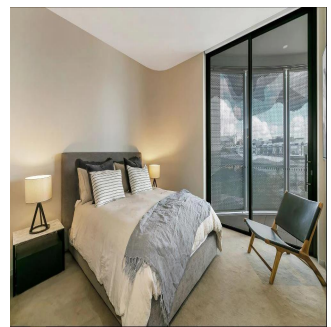

Penthouse

Furnished Luxury Waterfront Apartment

Republika Południowej Afryki, Gauteng, Midrand, Barangaroo Avenue, 15, 2000,

MIESIECZNA CENA WYNAJMU

\$ 8.80

- qm
- 4 rooms
- 2 bedrooms
- 2 bathrooms
- 2 floors
- 2 qm land area
- 2 car spaces

Kate Sommerville
Torch Property Management
Millers Point, Australia - Czas lokalny

+61 403 051 115

Located in the crown jewel of the Barangaroo foreshore, Cloud redefines the concept of wharf side luxury with an exhilarating blend of natural splendour and breathtaking architecture. Take your front row seat to the Harbour action and enjoy life in Sydney's hottest new waterfront precinct. Key Points - - Architectural masterwork by PTW architect Andrew Andersons - Interiors by Smart Design Studio inspired by Danish design - Floor to ceiling glass frames the unobstructed harbour vista - Carefully selected, brand new, designer furniture throughout - Luxury custom designed high-end fixtures and finishes - Dream Miele kitchen, marble floors, bespoke walls and cabinetry - Fluid in/outdoor living, signature cloud like movable shutter system - Large bedrooms with water views, marble mosaic tiled bathrooms - One secure car space, 24 hour concierge, ducted air conditioning - The Streets' dining, shopping and health spas at the door - The edge of the CBD, walk to Circular Quay, Wynyard and The Rocks