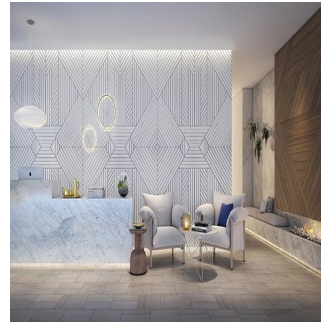

Adrian Chen

Jalin Realty Australia

Melbourne, Australia - Czas lokalny

+61 414 174 765

Day and night, an extraordinary array of cultural attractions, entertainment, dining and lifestyle opportunities are yours to explore from the heart of the world's most liveable city. Enjoy all the river's natural attractions in an extraordinary building precinct that offers a spectacular range of amenities exclusive to River One residents. Step into a vibrant village atmosphere with an exciting collection of ground level retail outlets and creative commercial spaces that combine the bustle of Melbourne's famous laneways with Footscray's signature artistic street culture. Experience an intimate connection to the riverfront that will never be built out. Soak up the natural marine environment, sheltered by lavish planting and thickets of shade trees in spectacular grounds created by urban environmental design specialists Rush Wright Associates. Stroll the terraces and relax beneath the River One Plaza trees while you watch the Maribyrnong waters flow peacefully by. Enjoy incredible views of the Maribyrnong River and Melbourne city skyline through expansive floor-to-ceiling windows that allow you to let the natural sunlight shine in. From spacious single bedroom residences to premium three bedroom apartments and opulent walk up townhomes, step inside gorgeously designed interiors where exposed concrete ceilings deliver a sumptuous sense of open space and a sophisticated modern aesthetic. Meticulous attention to detail is on display in every corner of every room. Specially selected premium quality fixtures and fittings deliver elegant finishing touches in an atmosphere of contemporary comfort. A timeless and considered palette offers plenty of room for your own individuality to shine. From engineered oak flooring in the living areas to plush carpeted bedrooms, luxurious finishes combine with seamlessly integrated practical considerations.