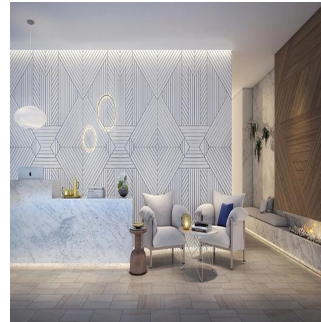

Jalin Realty Australia

Melbourne, Australia - Czas lokalny

+61 414 174 765

Day and night, an extraordinary array of cultural attractions, entertainment, dining and lifestyle opportunities are yours to explore from the heart of the world's most liveable city. Enjoy all the river's natural attractions in an extraordinary building precinct that offers a spectacular range of amenities exclusive to River One residents. Step into a vibrant village atmosphere with an exciting collection of ground level retail outlets and creative commercial spaces that combine the bustle of Melbourne's famous laneways with Footscray's signature artistic street culture. Experience an intimate connection to the riverfront that will never be built out. Soak up the natural marine environment, sheltered by lavish planting and thickets of shade trees in spectacular grounds created by urban environmental design specialists Rush Wright Associates. Stroll the terraces and relax beneath the River One Plaza trees while you watch the Maribyrnong waters flow peacefully by. Enjoy incredible views of the Maribyrnong River and Melbourne city skyline through expansive floor-to-ceiling windows that allow you to let the natural sunlight shine in. From spacious single bedroom residences to premium three bedroom apartments and opulent walk up townhomes, step inside gorgeously designed interiors where exposed concrete ceilings deliver a sumptuous sense of open space and a sophisticated modern aesthetic. Meticulous attention to detail is on display in every corner of every room. Specially selected premium quality fixtures and fittings deliver elegant finishing touches in an atmosphere of contemporary comfort. A timeless and considered palette offers plenty of room for your own individuality to shine. From engineered oak flooring in the living areas to plush carpeted bedrooms, luxurious finishes combine with seamlessly integrated practical considerations.