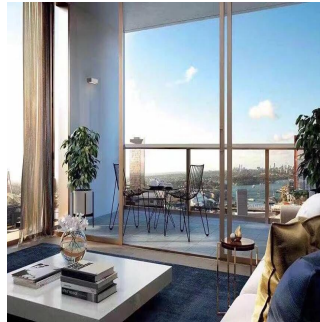

Penthouse

Luxury 1 Bedroom Designer Apartment Enjoys Unparalleled Views Of Water

Ukraina, Kijów, Kijów, Harbour St, , 2000,

- 70 qm
- 2 rooms
- 1 bedrooms
- 1 bathrooms
- 1 floors
- 1 qm land area
- 1 car spaces

Jay Lee

Pw Realty

Sydney, Australia - Czas lokalny

+61 450 048 978

NE1 is Lend Lease's latest release within Darling Square, a globally recognised new address at the heart of Sydney. It brings together sensational Sydney views with unrivalled city convenience to offer residents a world-class lifestyle and luxurious home. Targeting 5 Star Green Star as built rating Property features: - Off plan resale 1Bedroom+1study - Total living area 61 sqm with external 9sqm - Estimated settlement date Mid 2019. - Fantastic Harbour view , north-facing. - Magnificent Water View Darling North Apartment Lifestyle and benefits: -Light rail at your doorstep with quick access to Sydney CBD, Central Station and Dulwich Hill -Easy walk to endless options of cafes, restaurants and bars -Footsteps away from shopping malls, local shops, universities and bus stops -Minutes stroll to Haymarket, Sydney CBD, Darling Harbour and Pyrmont. A unique opportunity to purchase within Sydney's most desirable and vibrant district with many attractions, seize the chance, and call Jenny 0416 847 500 today to know further details!