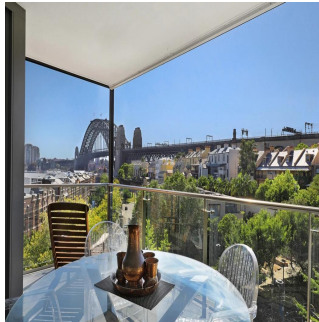

Peacemaker Afolabi

Brass And Castles

Lagos, Nigeria - Czas lokalny

234 908 290 0193

Now on offer is this incredible two bedroom residence in the exclusive 'Parbury' building - boasting spectacular city and Harbour Bridge views from its prized North Eastern position, this is the ultimate in harbourside living. Enjoy contemporary luxury while being immersed in the history rich precincts of Millers Point & Walsh Bay. Featuring: - North Eastern aspect with breathtaking Harbour Bridge views - Large private balcony with access from living area & bedrooms - Generous bedrooms with built-in robes, master with ensuite - Modern kitchen with stone benchtops & Miele appliances - Featuring ducted air conditioning throughout & quality finishes - Ample storage, secure car space & a separate storage cage - Convenient location near The Rocks, Barangaroo, & Circular Quay - Boutique 33 unit development, access to resort style pool & gym facilities A truly unique opportunity not to be missed. For more information and inspection times, contact Bryn Fowler on 0423 663 663 or bryn@sydneycoveproperty.com All information contained herein is gathered from sources we deem to be reliable however, we cannot guarantee its accuracy and interested persons should rely on their own enquiries.