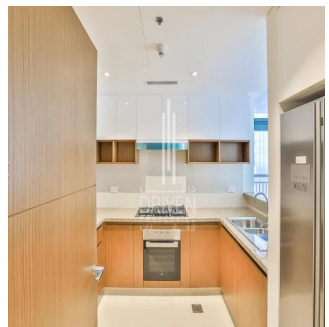

Penthouse

1 Bedroom Apartment For Sale In Dubai Creek Residence Tower 1 South Dubai Creek Harbour

????????, ???? , ???? , , ,

SALES PRICE

$ 1320000.00

- 807 qft
- 0 rooms
- 1 bedrooms
- 2 bathrooms
- 2 floors
- 2 qft land area
- 2 car spaces

Chris Pearson
Re/Max Address - Berea
Berea, South Africa - Czas lokalny

27 31 313 1310

1 bedroom apartment located in Dubai Creek Residence, South Tower 1, Dubai Creek Harbour. Ready to move in. Spacious, bright and elegant interiors.

Available From: 01.01.1970

Floor: 4   Floors: 4   Rok Zbudowany: 2017   Car Spaces: 4   Year Of Construction: 2017   Type: Office