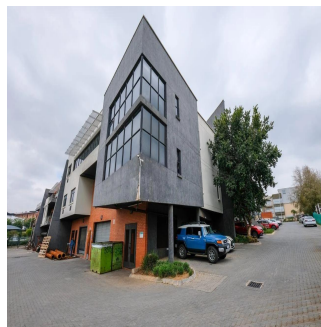

Penthouse

Warehouse To Let And For Sale In Longmeadow

Südafrika (polski), Gauteng, Sandton, , , 2090,

MIESIECZNA CENA WYNAJMU

\$ 9012.00

SALES PRICE

\$ 3634000.00

- 6430 qm
- 0 rooms
- 0 bedrooms
- 0 bathrooms
- 0 floors
- 0 qm land area
- 0 car spaces

Dion Williams
 Api Property Group
 Sandton, South Africa - Czas lokalny

+27 0795174743

A grade facility offering a stunning office component with modern finishes and spacious warehouse, situated in the very popular distribution node of Longmeadow Business Estate. There is ample parking bays for tenants and visitors as well as this property offers roller shutter door access. This property comprises of 4,483sqm warehouse space, 1,947sqm offices, ample yard space and is located on a 6,749sqm stand size. There's easy access to the N3 highway as well as the Gautrain and the industrial park has 24 hour security present.