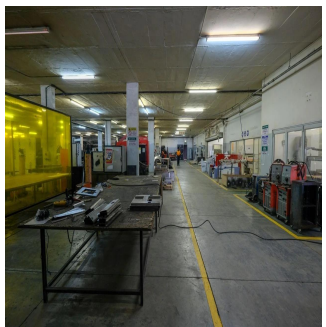

Dion Williams
 Api Property Group
 Sandton, South Africa - Czas lokalny

+27 0795174743

A grade facility offering a stunning office component with modern finishes and spacious warehouse, situated in the very popular distribution node of Longmeadow Business Estate. There is ample parking bays for tenants and visitors as well as this property offers roller shutter door access. This property comprises of 4,483sqm warehouse space, 1,947sqm offices, ample yard space and is located on a 6,749sqm stand size. There's easy access to the N3 highway as well as the Gautrain and the industrial park has 24 hour security present.